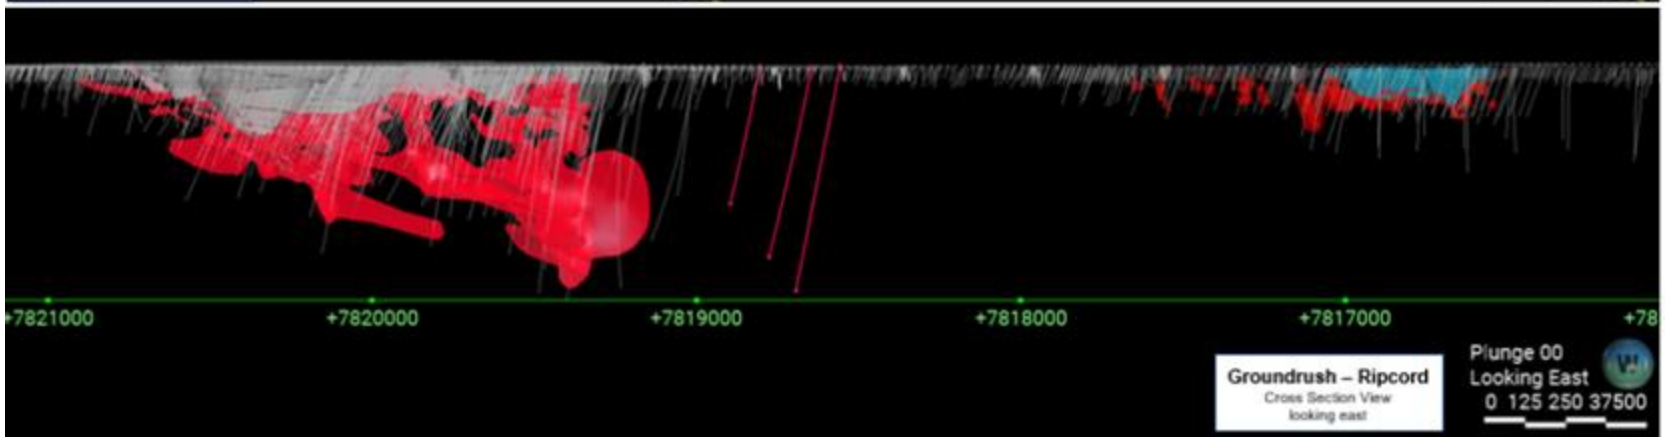

Groundrush-Ripcord Link Report Figures (1-9)

**TANAMI BASEMENT GEOLOGY
PALAEOPROTEROZOIC**

Groundrush – Ripcord
3D View (looking NE)
Resource domains

Groundrush-Ripcord