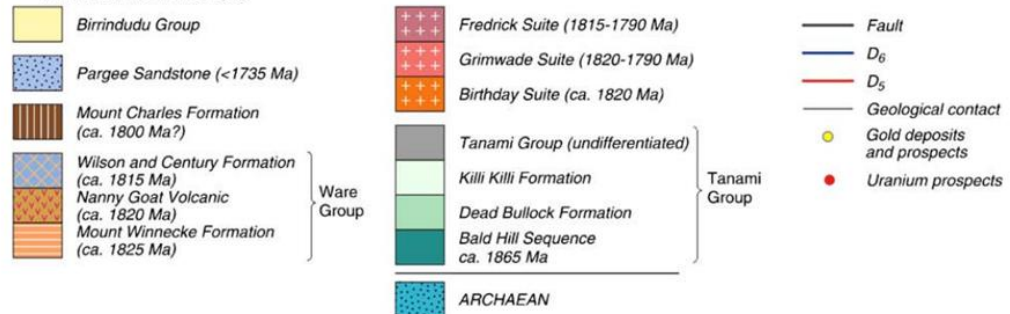

Groundrush-Ripcord Link Report Figures (1-9)

**TANAMI BASEMENT GEOLOGY
PALAEOPROTEROZOIC**

Groundrush – Ripcord
3D View (looking NE)
Resource domains

Groundrush-Ripcord