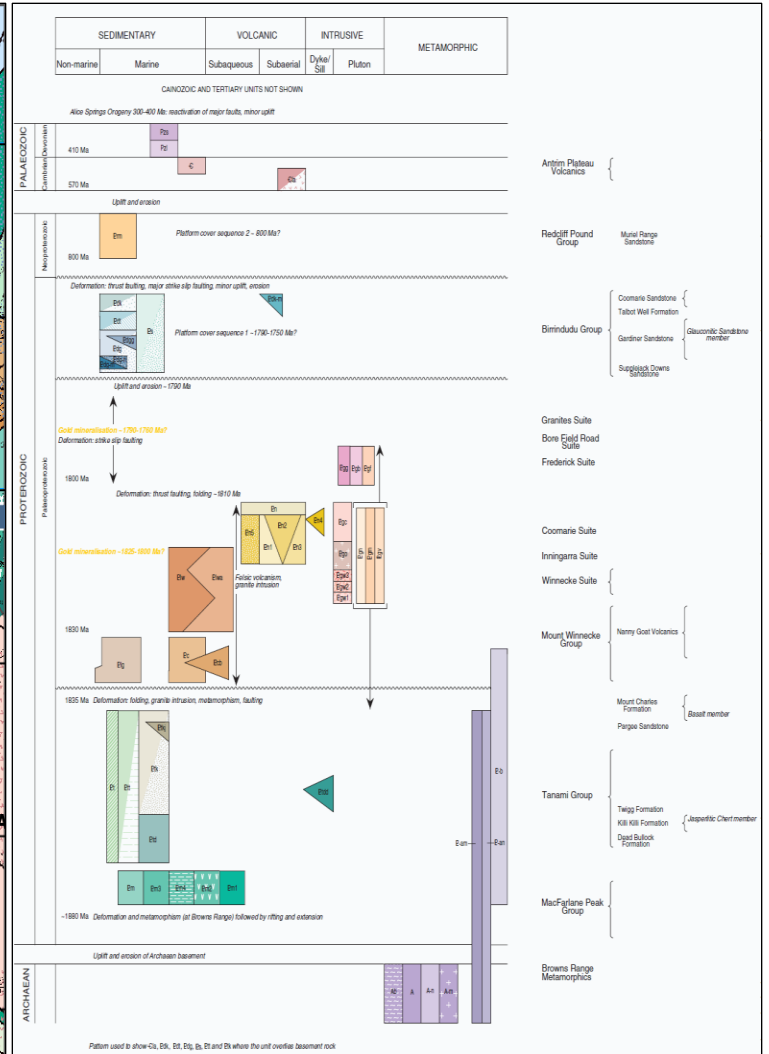

Beaver Deep Drilling Report
Figures (1-6)

Beaver Deep Drilling Report Figures

Beaver Deposit
57kOz @3.33g/t

Beaver
3D View (looking SW)
Proposed Drillhole in relation to
Beaver pit shells and previous
drillholes

FY24 Deep drilling

BVDD0002

- Past Drilling
- Proposed drillhole
- Beaver Pit
- Resource Domains

Plunge 00
Azimuth 208
0 100 200 300

Beaver Deep Drilling Report Figures

Beaver Deep Drilling Report Figures