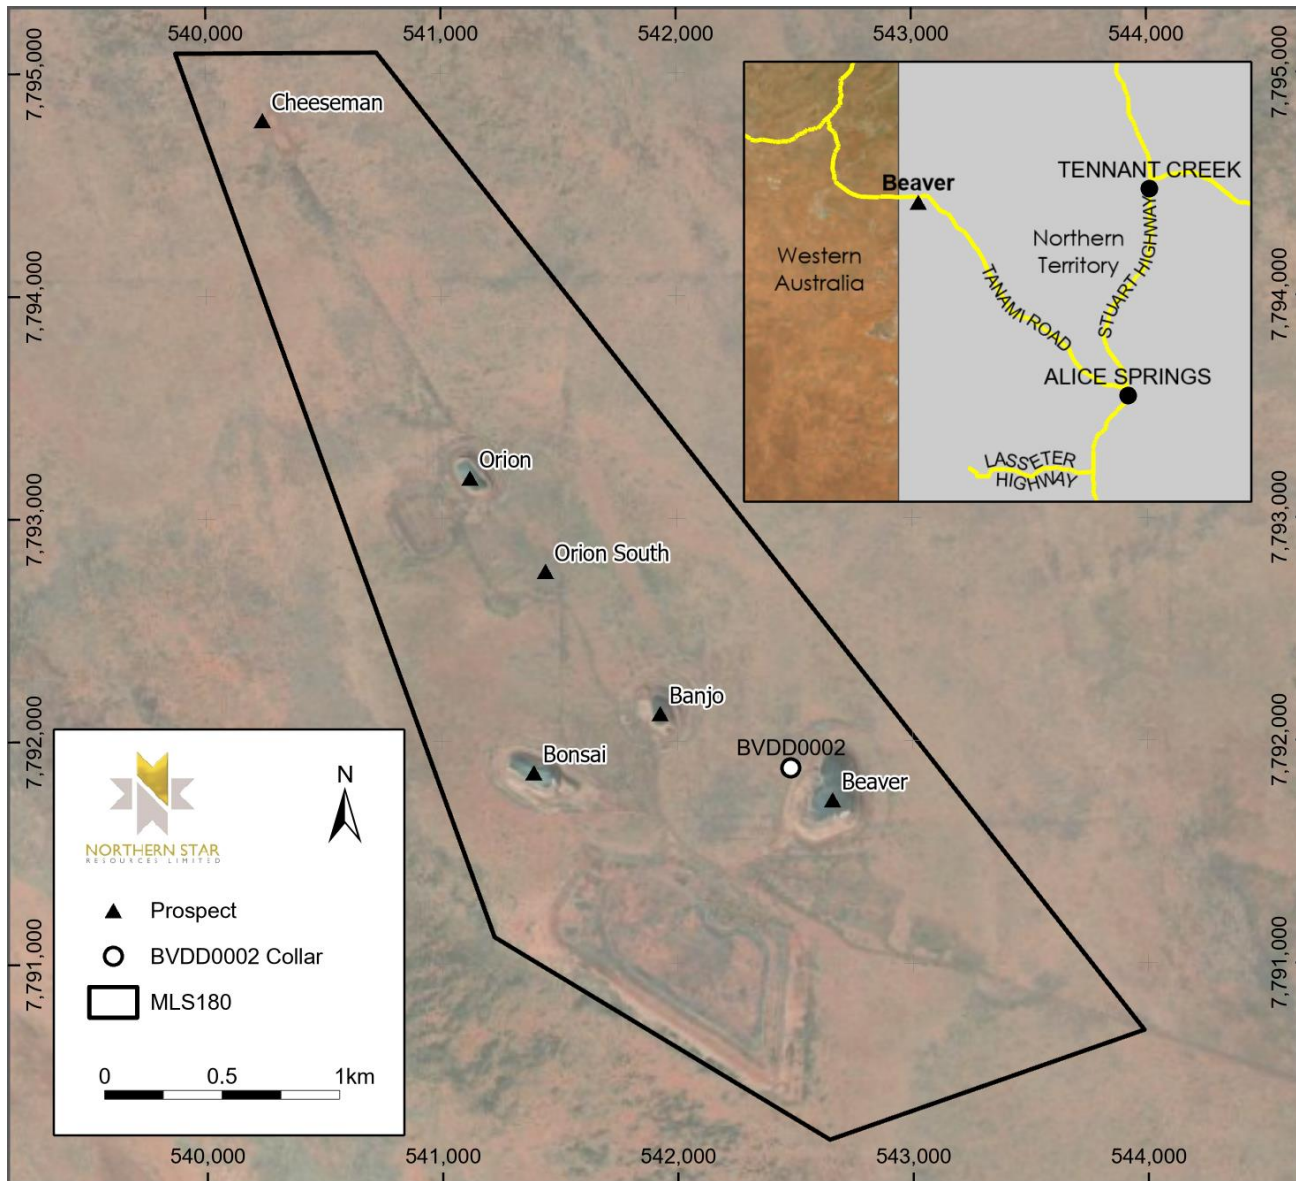

Beaver Deep Drilling Report
Figures (1-6)

Beaver Deep Drilling Report Figures

Beaver Deposit
57kOz @3.33g/t

Beaver
3D View (looking SW)
Proposed Drillhole in relation to
Beaver pit shells and previous
drillholes

FY24 Deep drilling

BVDD0002

- Past Drilling
- Proposed drillhole
- Beaver Pit
- Resource Domains

Plunge 00
Azimuth 208
0 100 200 300

Beaver Deep Drilling Report Figures

Beaver Deep Drilling Report Figures