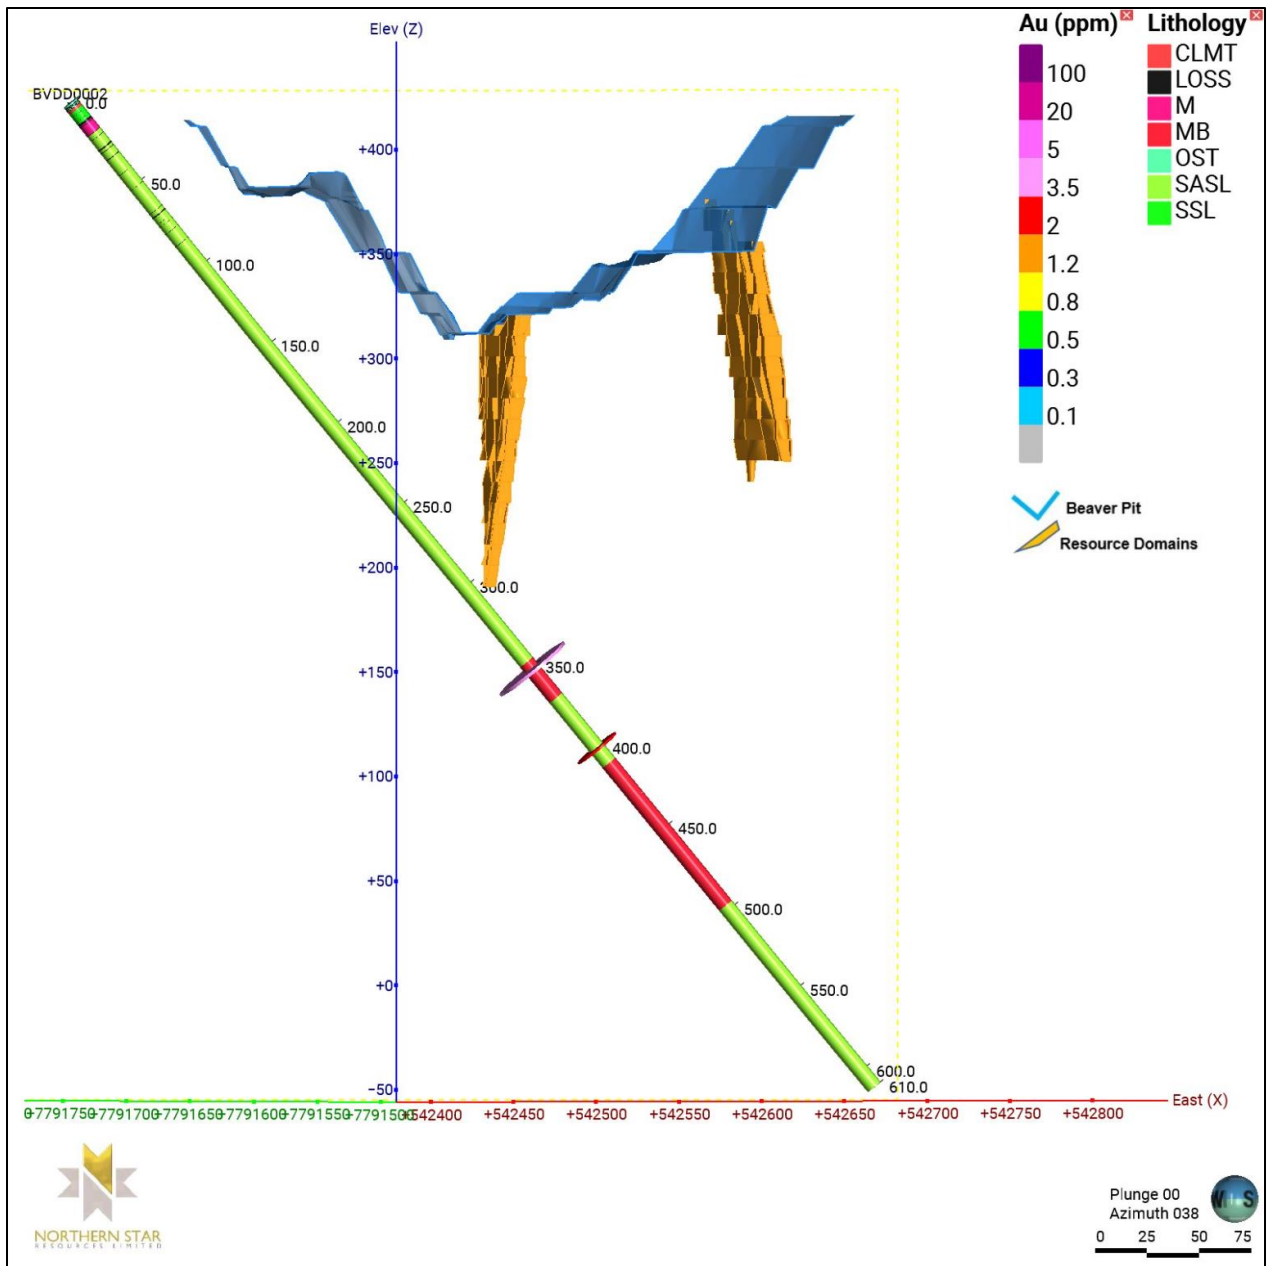

Beaver Deep Drilling Report
Figures (1-6)

Beaver Deep Drilling Report Figures

Beaver Deposit
57kOz @3.33g/t

Beaver
3D View (looking SW)
Proposed Drillhole in relation to
Beaver pit shells and previous
drillholes

FY24 Deep drilling

BVDD0002

- Past Drilling
- Proposed drillhole
- Beaver Pit
- Resource Domains

Plunge 00
Azimuth 208
0 100 200 300

Beaver Deep Drilling Report Figures

Beaver Deep Drilling Report Figures