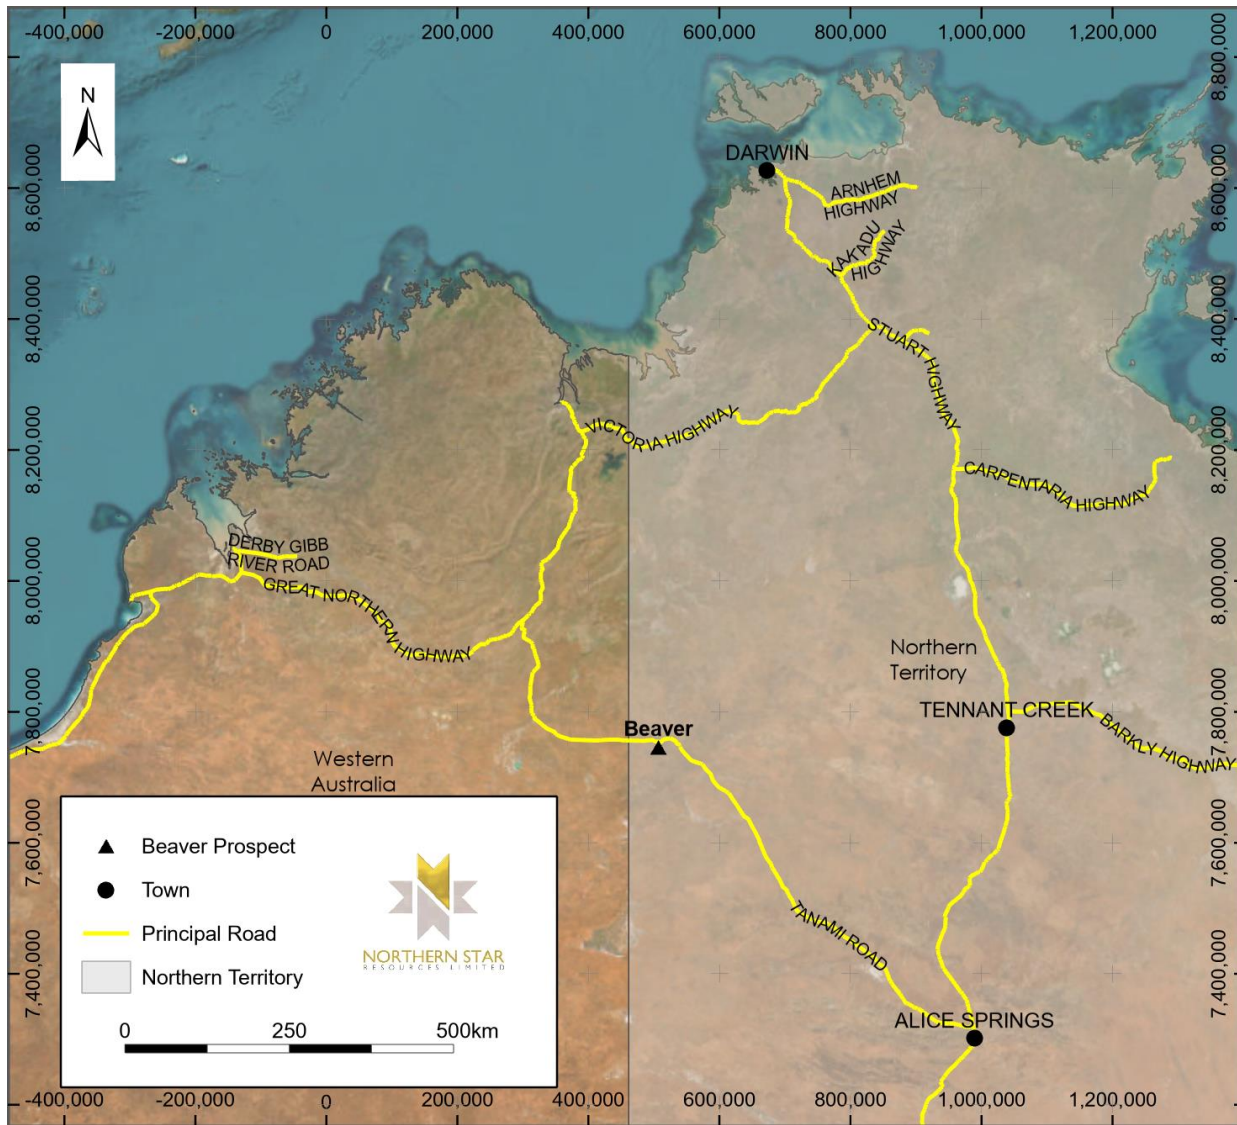

Beaver Deep Drilling Report
Figures (1-6)

Beaver Deep Drilling Report Figures

Beaver Deposit
57kOz @3.33g/t

Beaver
3D View (looking SW)
Proposed Drillhole in relation to
Beaver pit shells and previous
drillholes

FY24 Deep drilling

BVDD0002

- Past Drilling
- Proposed drillhole
- Beaver Pit
- Resource Domains

Plunge 00
Azimuth 208
0 100 200 300

Beaver Deep Drilling Report Figures

Beaver Deep Drilling Report Figures