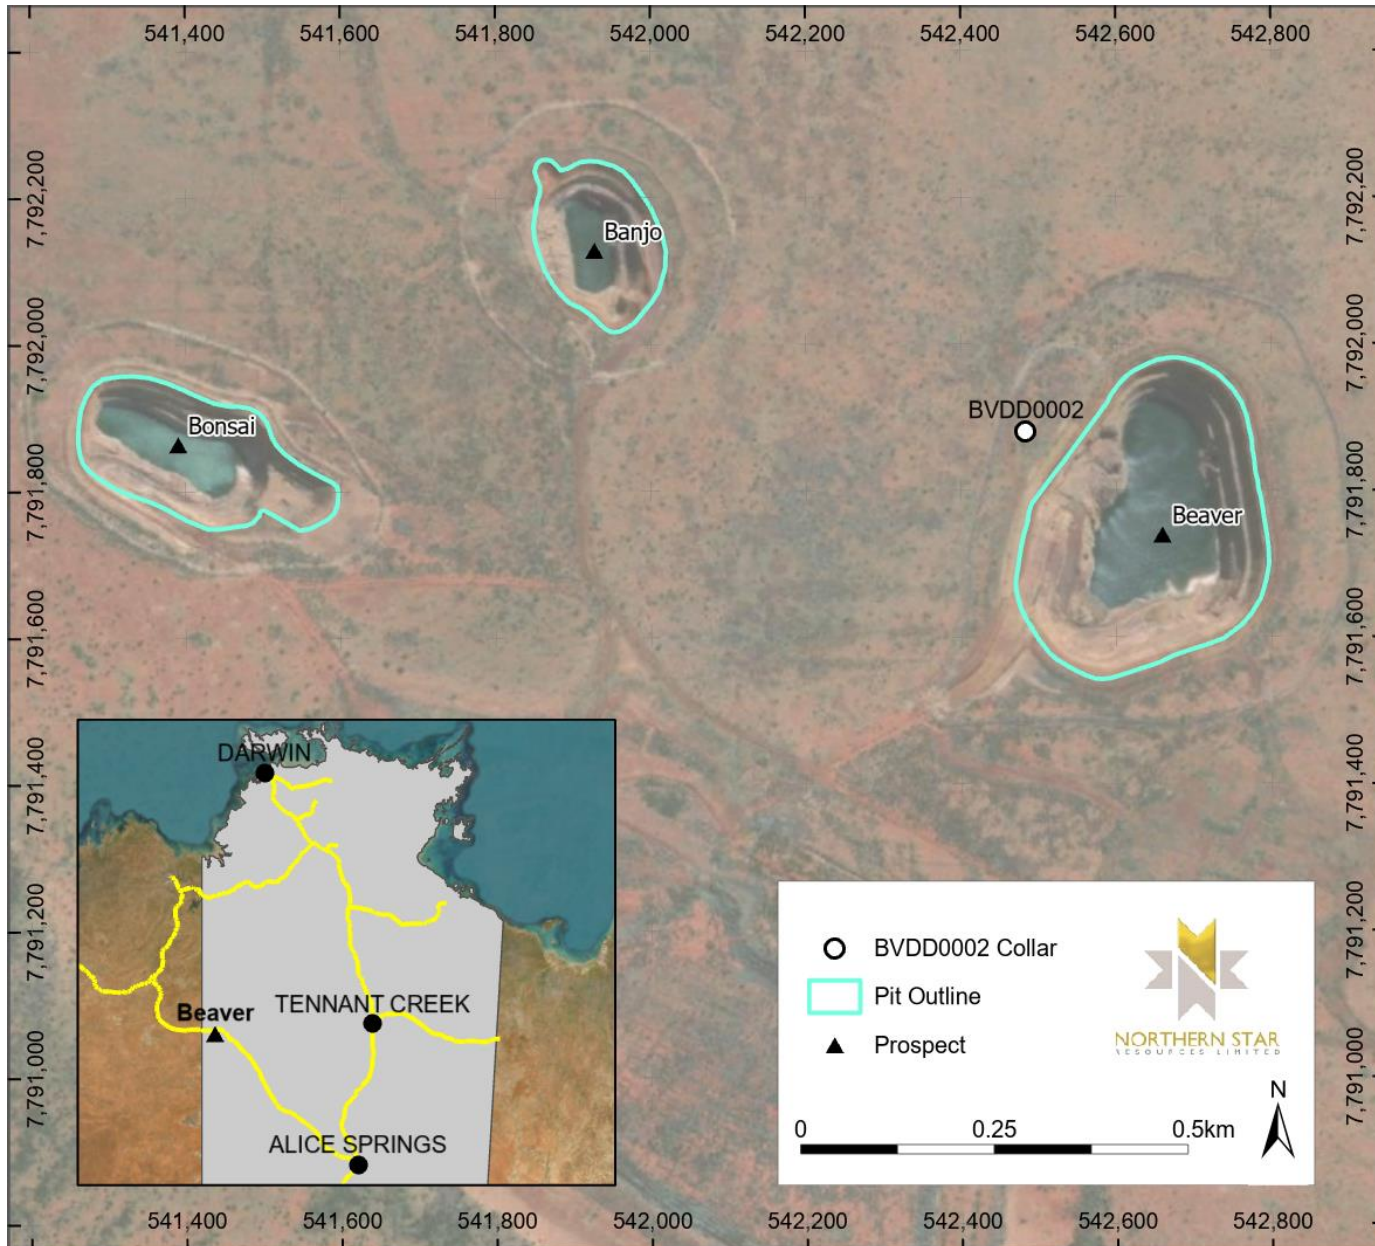

Beaver Deep Drilling Report
Figures (1-6)

Beaver Deep Drilling Report Figures

Beaver Deposit
57kOz @3.33g/t

Beaver
3D View (looking SW)
Proposed Drillhole in relation to
Beaver pit shells and previous
drillholes

FY24 Deep drilling

BVDD0002

- Past Drilling
- Proposed drillhole
- Beaver Pit
- Resource Domains

Plunge 00
Azimuth 208
0 100 200 300

Beaver Deep Drilling Report Figures

Beaver Deep Drilling Report Figures