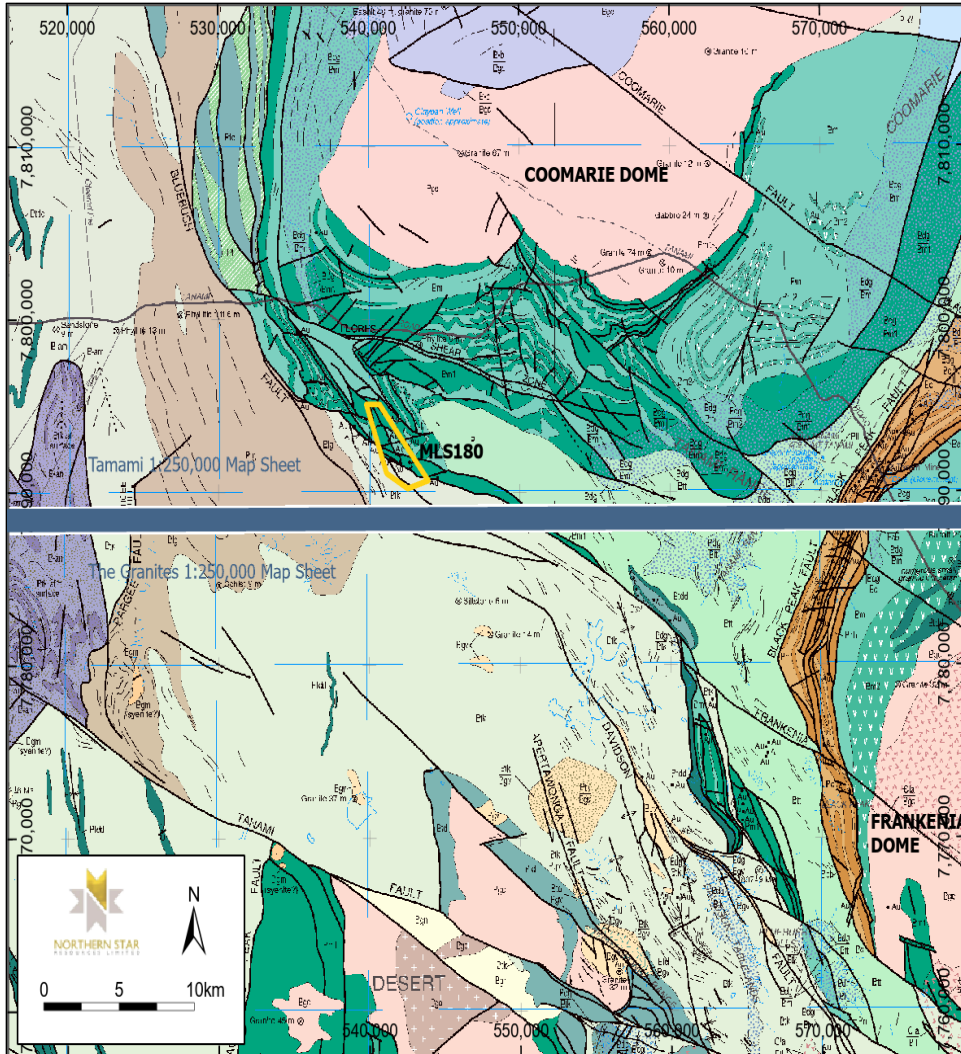

Beaver Deep Drilling Report
Figures (1-6)

Beaver Deep Drilling Report Figures

Beaver Deposit
57kOz @3.33g/t

Beaver
3D View (looking SW)
Proposed Drillhole in relation to
Beaver pit shells and previous
drillholes

FY24 Deep drilling

BVDD0002

- Past Drilling
- Proposed drillhole
- Beaver Pit
- Resource Domains

Plunge 00
Azimuth 208
0 100 200 300

Beaver Deep Drilling Report Figures

Beaver Deep Drilling Report Figures