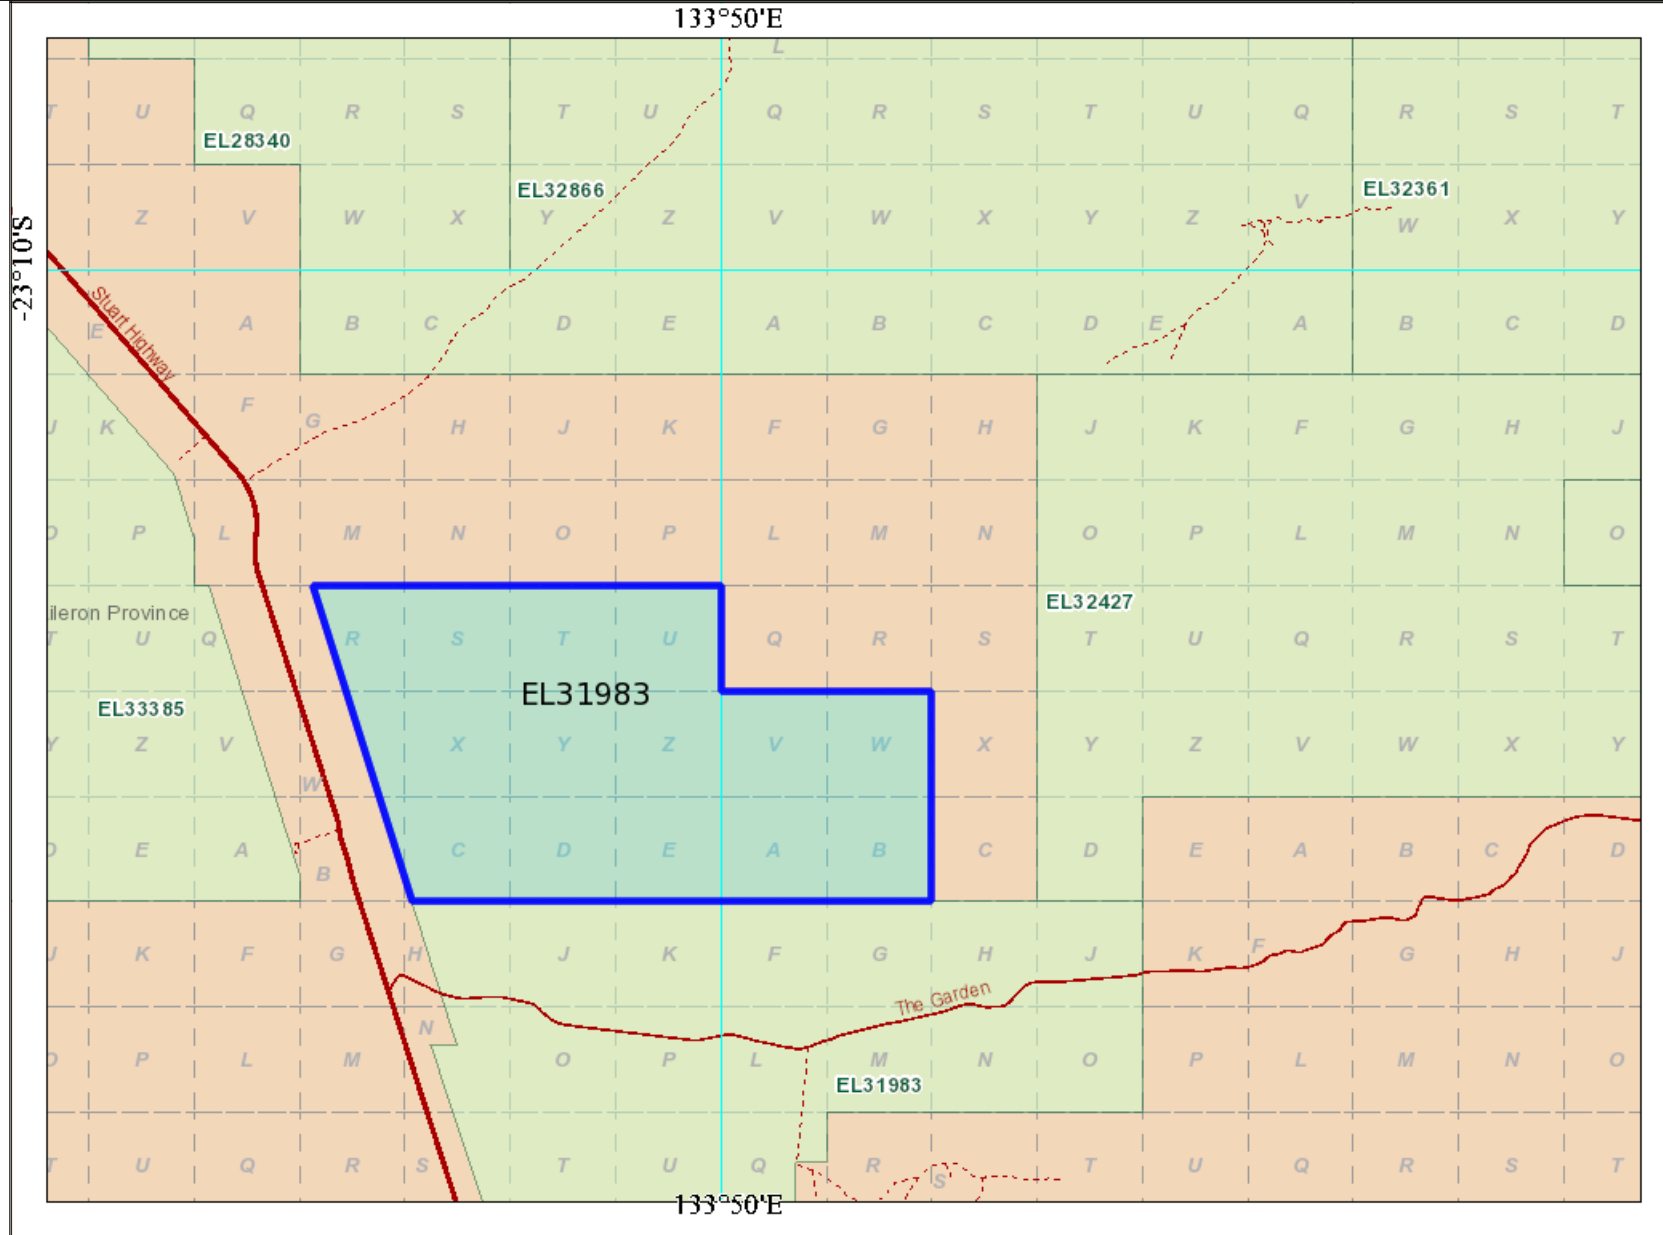

STRIKE - Department of Industry, Tourism and Trade

Relinquished Blocks

© Northern Territory Government.

This map is generated from the STRIKE for information purposes only. No guarantee of accuracy or completeness is provided.

Topographic data sourced from Geoscience Australia and the Department of Infrastructure, Planning and Logistics.

Disclaimer: The Northern Territory Government does not warrant this map as definitive, nor free from error and does not accept liability for loss caused by, or arising from reliance upon information provided herein. The information presented on this map is current to 'some date'. Future modifications may be made as new information becomes available.