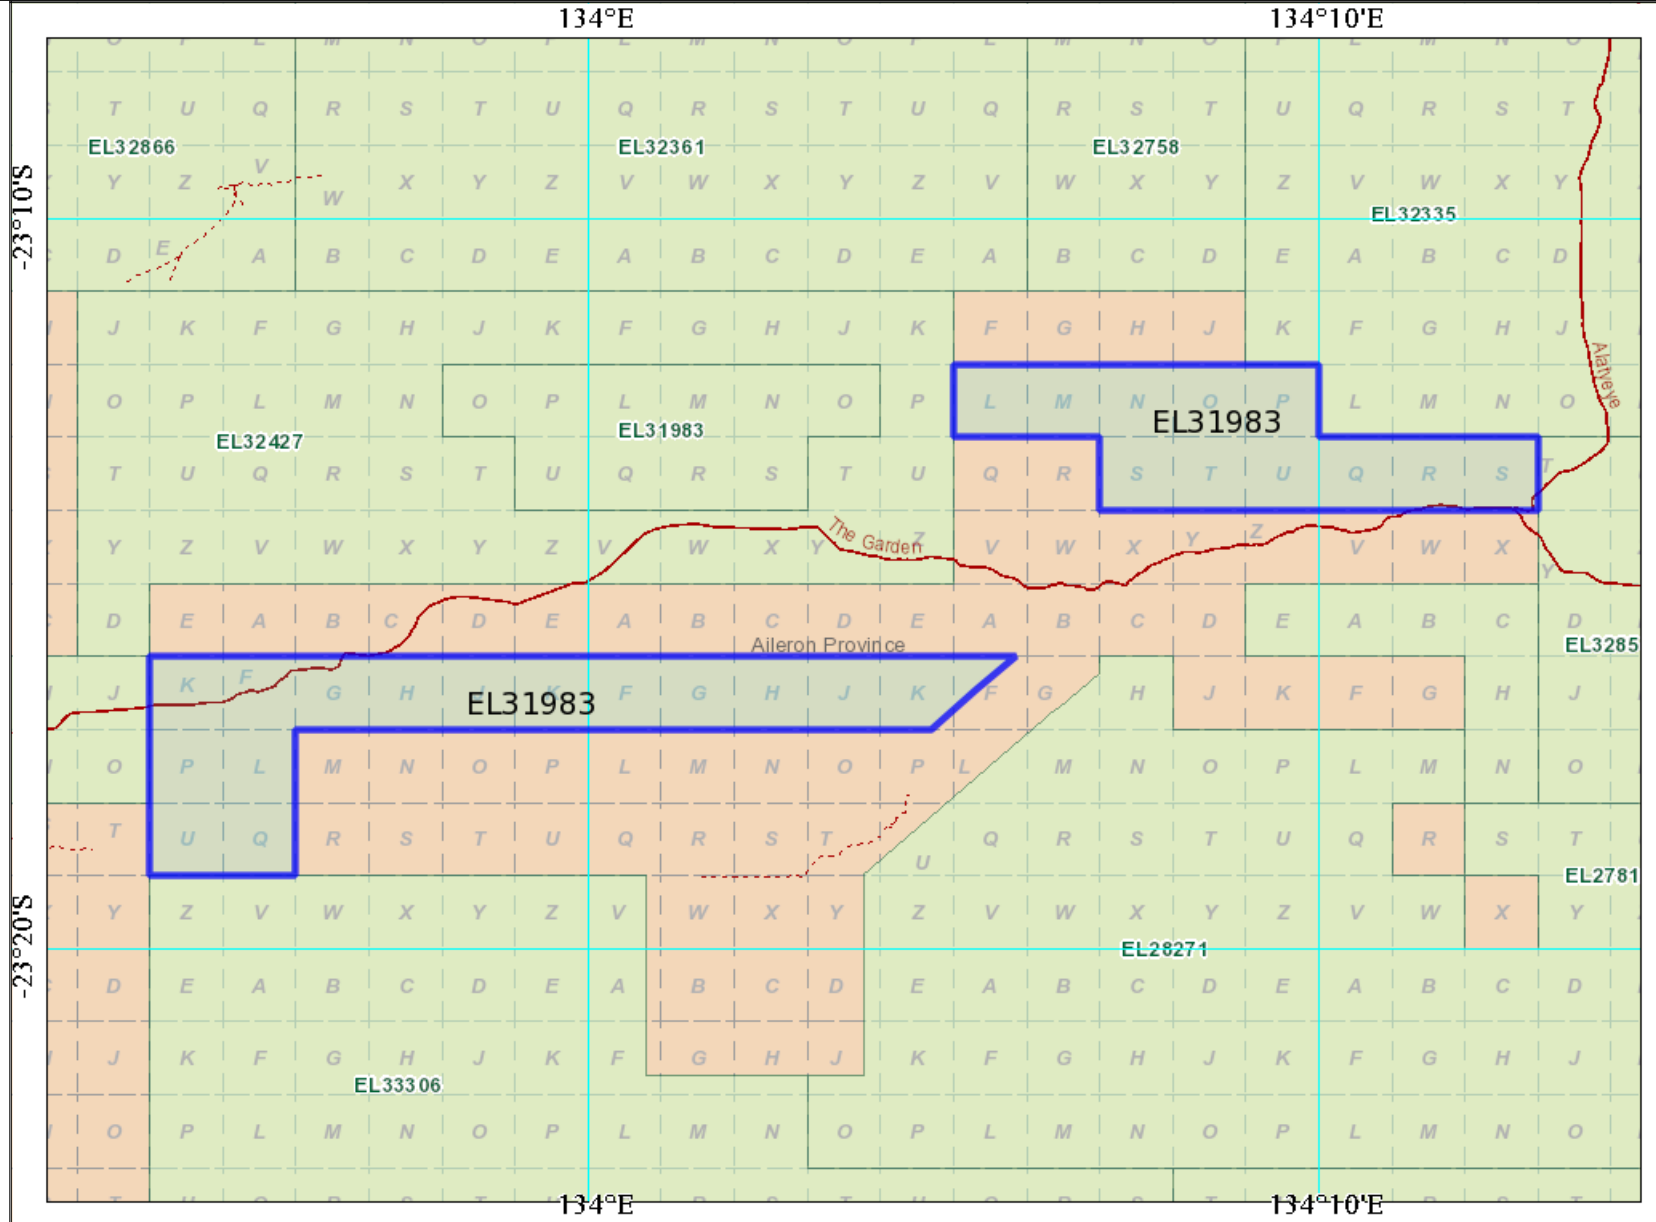

STRIKE - Department of Industry, Tourism and Trade

Relinquished Blocks

© Northern Territory Government.

This map is generated from the STRIKE for information purposes only. No guarantee of accuracy or completeness is provided.

Titles and Geoscience Information is sourced from the Northern Territory Government's Department of Industry, Tourism and Trade, Department of Infrastructure, Planning and Logistics and Department of Environment, Parks and Water Security.

Topographic data sourced from Geoscience Australia and the Department of Infrastructure, Planning and Logistics.

Disclaimer: The Northern Territory Government does not warrant this map as definitive, nor free from error and does not accept liability for loss caused by, or arising from reliance upon information provided herein. The information presented on this map is current to 'some date'. Future modifications may be made as new information becomes available.