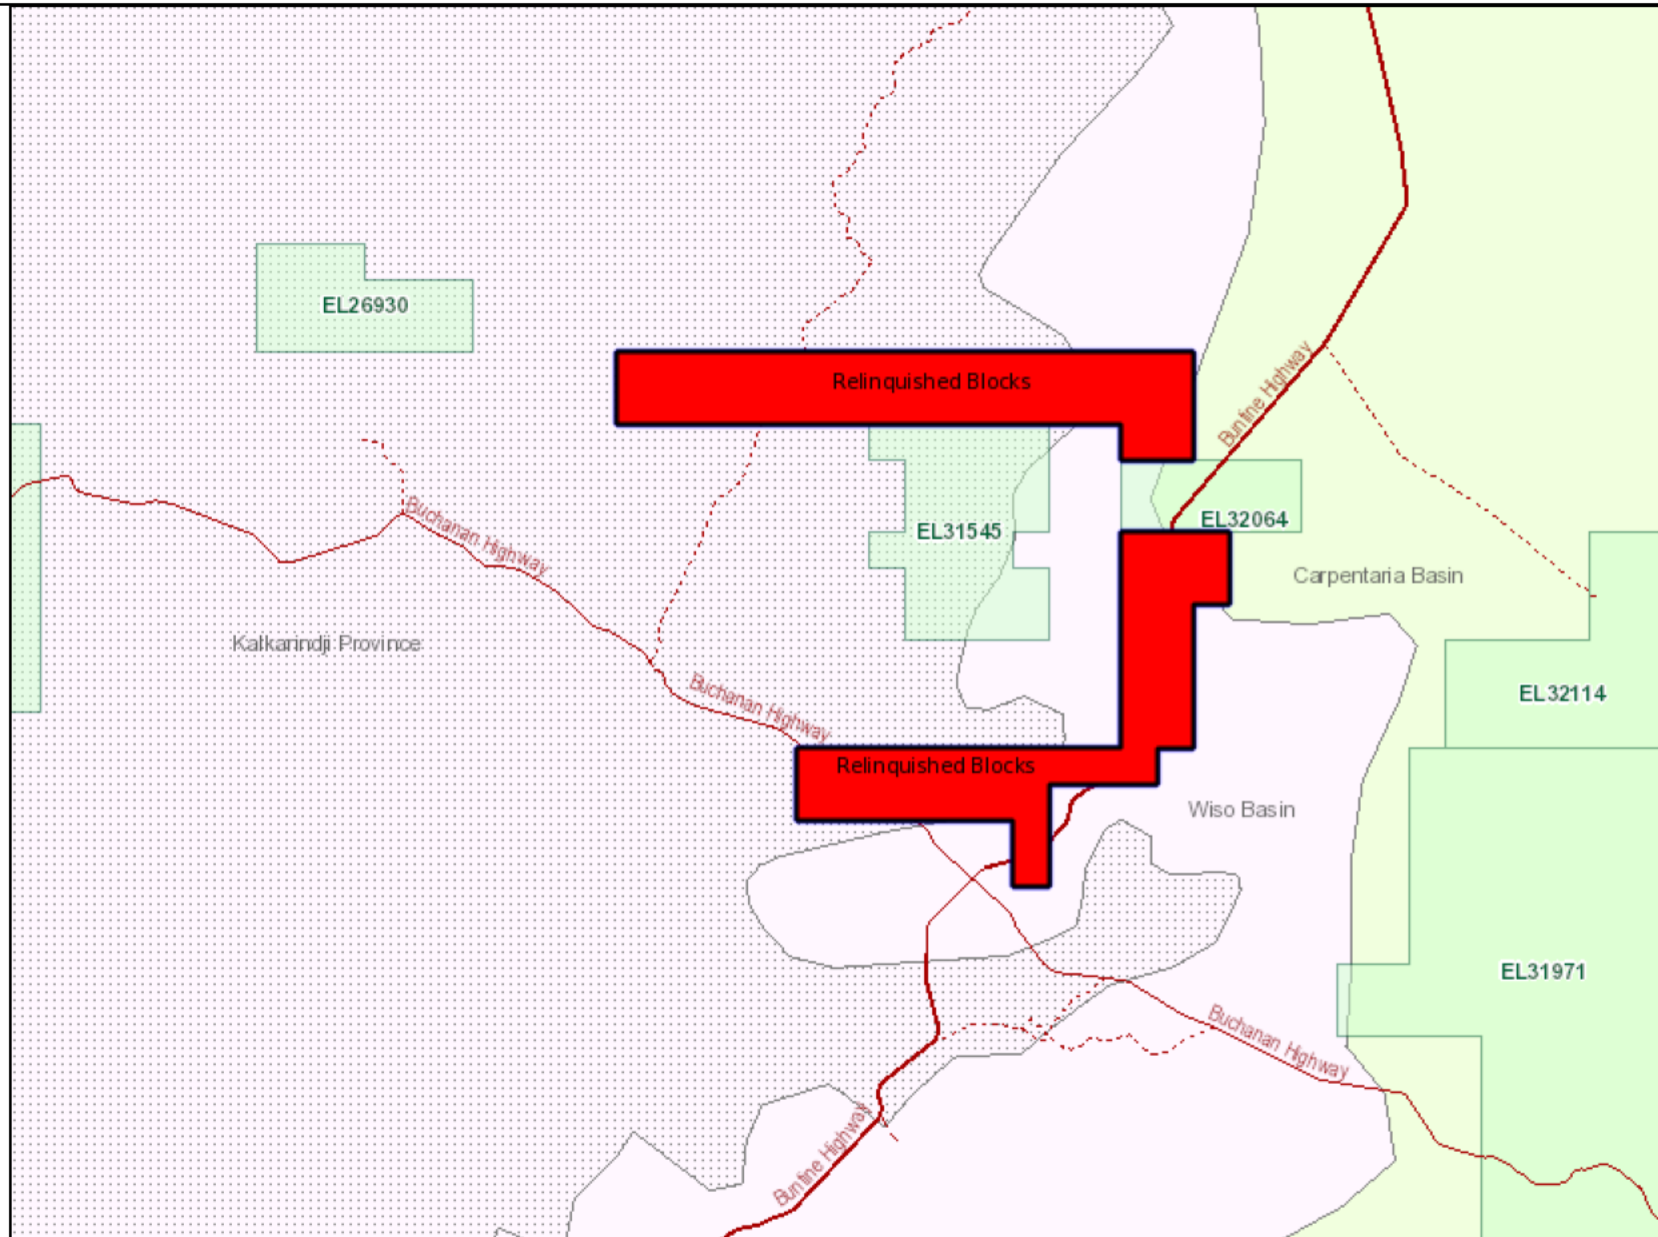

STRIKE - Department of Industry, Tourism and Trade

Relinquished Blocks EL32064

© Northern Territory Government.

This map is generated from the STRIKE for information purposes only. No guarantee of accuracy or completeness is provided.

Titles and Geoscience Information is sourced from the Northern Territory Government's Department of Industry, Tourism and Trade, Department of Infrastructure, Planning and Logistics and Department of Environment, Parks and Water Security.

Topographic data sourced from Geoscience Australia and the Department of Infrastructure, Planning and Logistics.

Disclaimer The Northern Territory Government does not warrant this map as definitive, nor free from error and does not accept liability for loss caused by, or arising from reliance upon information provided herein. The information presented on this map is current to 'some date'. Future modifications may be made as new information becomes available.