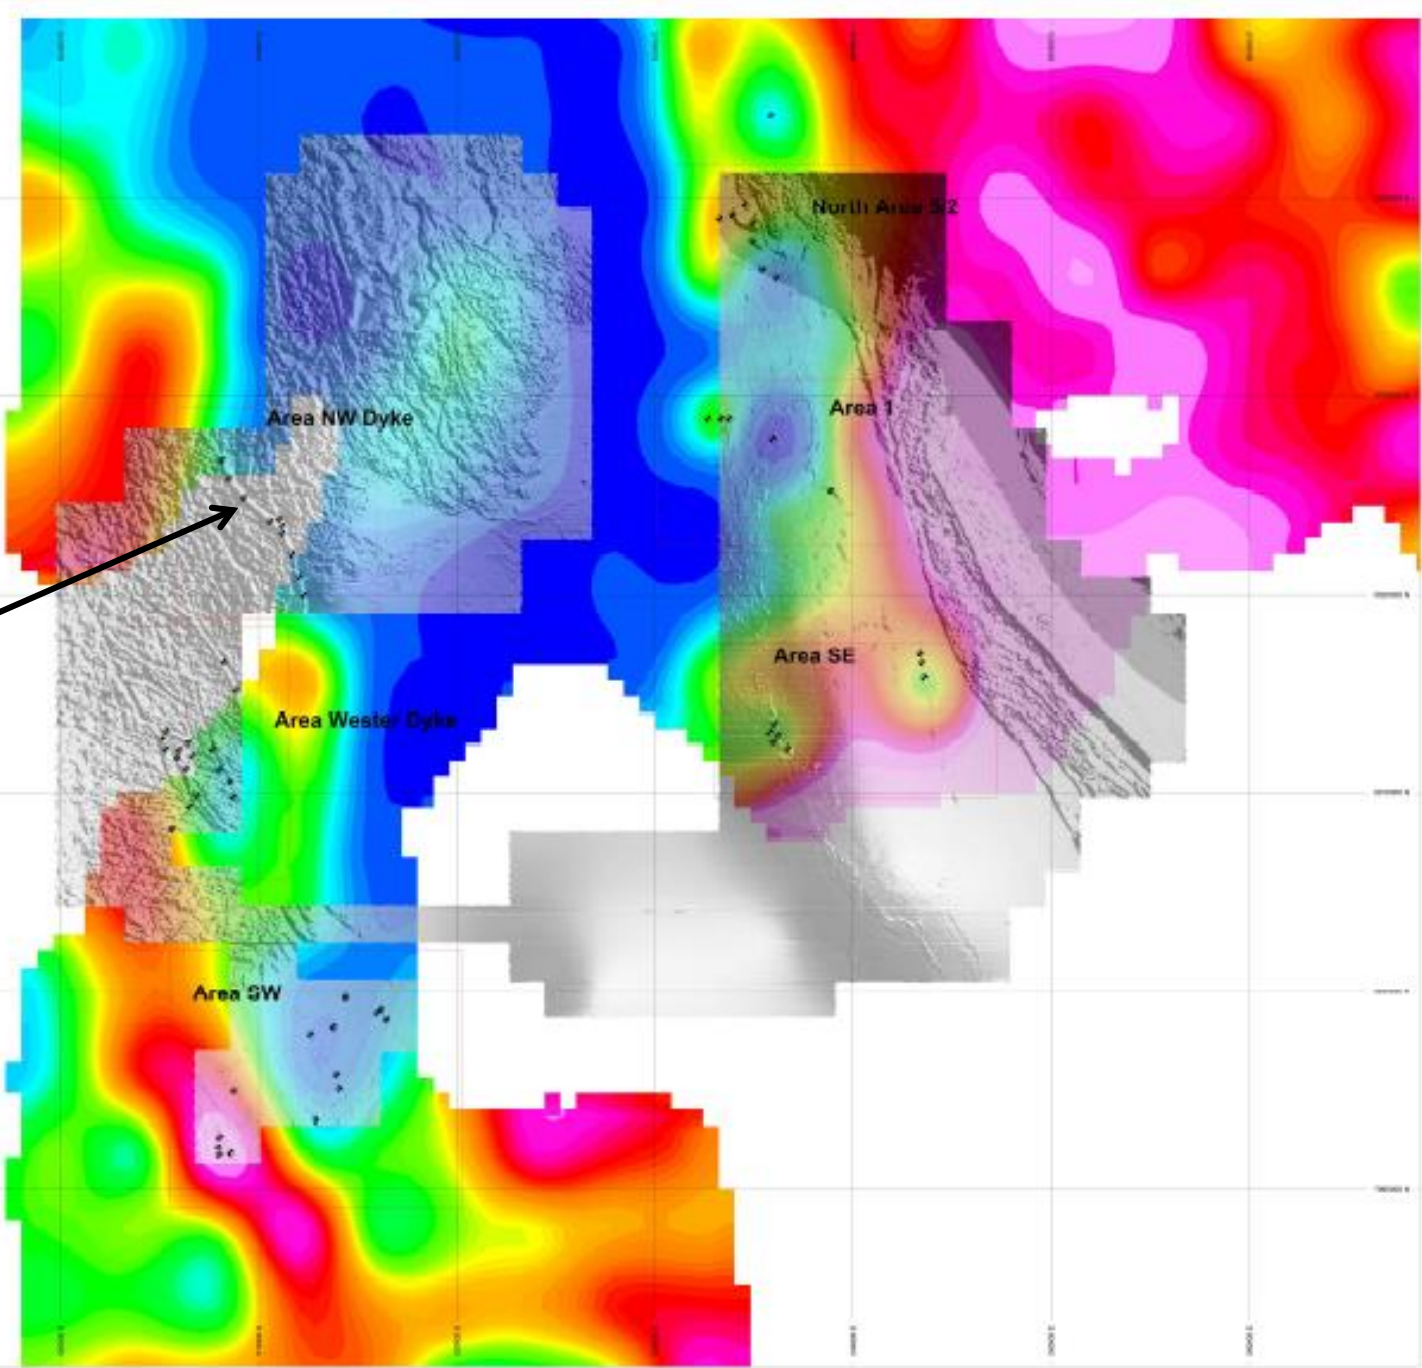

EL30655 Dyke

PLAN SHEET:
SHEET NO. 1
SCALE 1 : 125000
Madden Plan Basin Geology and Daylight, July 1985