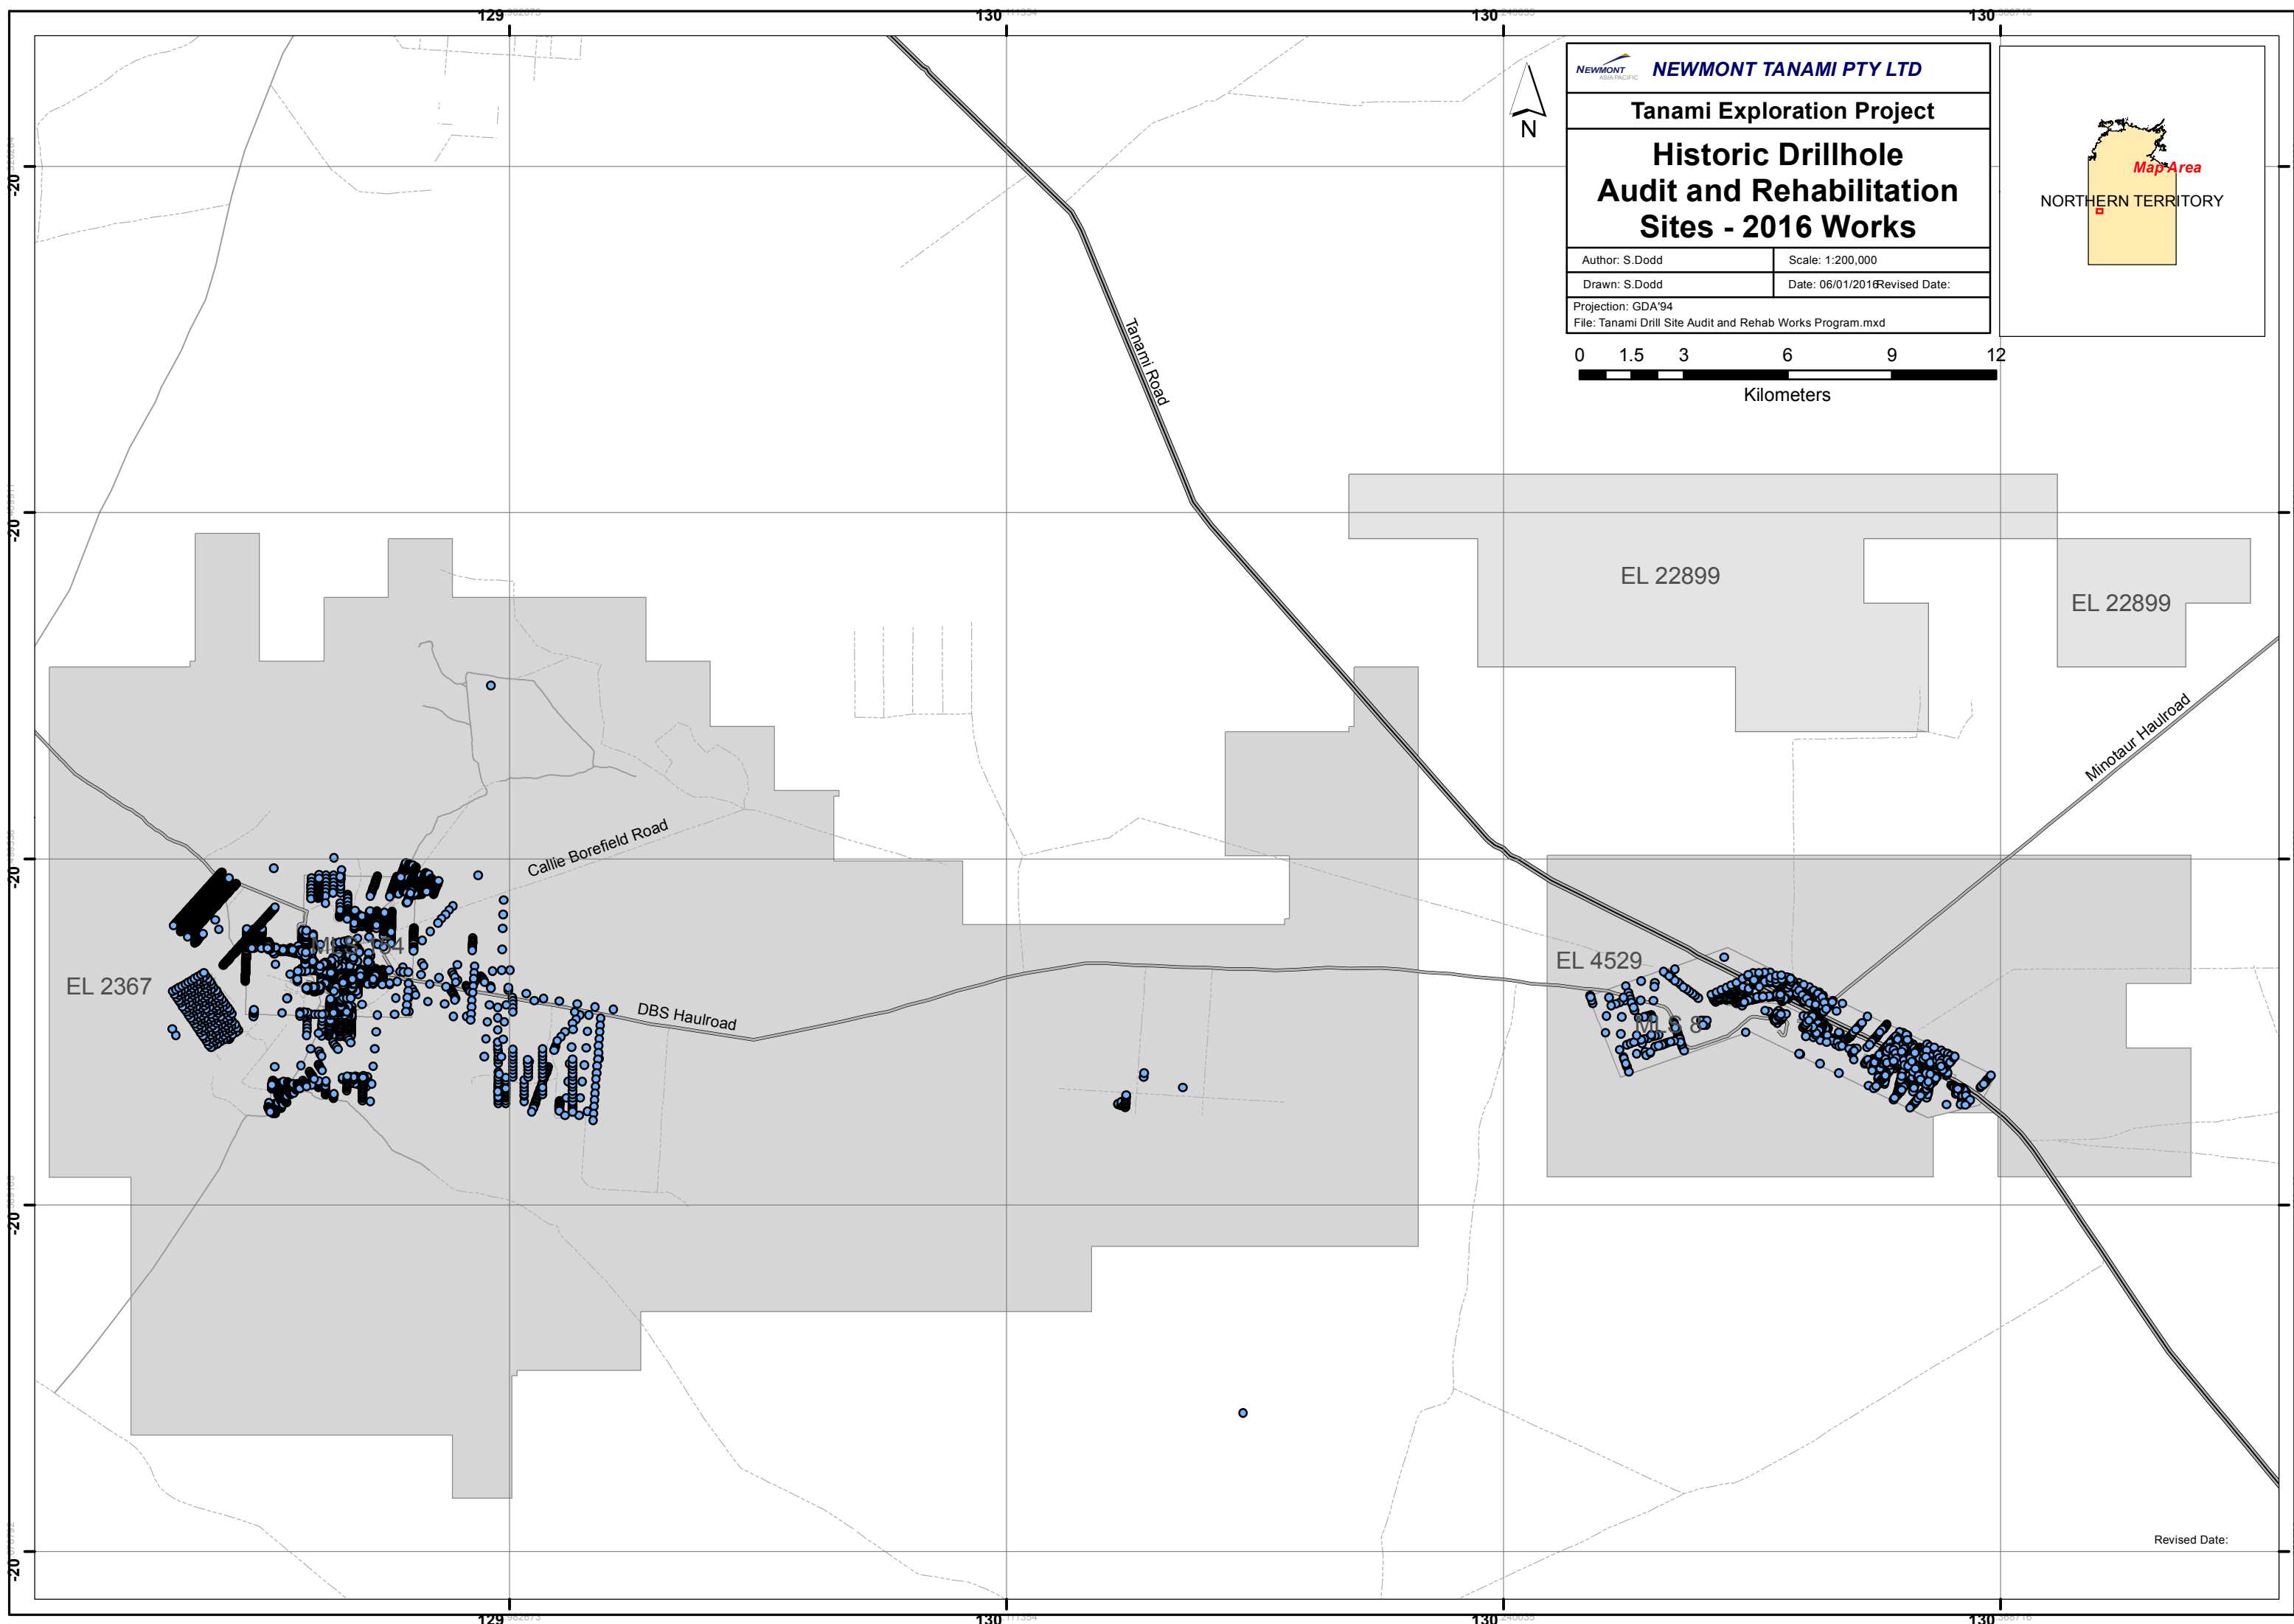

NEWMONT ASIA PACIFIC **NEWMONT TANAMI PTY LTD**

Tanami Exploration Project

Historic Drillhole Audit and Rehabilitation Sites - 2016 Works

Author: S.Dodd	Scale: 1:200,000
Drawn: S.Dodd	Date: 06/01/2016 Revised Date:

Projection: GDA'94
File: Tanami Drill Site Audit and Rehab Works Program.mxd

Revised Date: