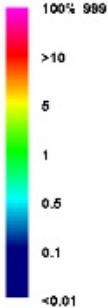

Legend for Au ppb grid

MAX Au in hole  
Au ppb

Max Depth Contours  
(m)

TANAMI GOLD NL	
2014 AC Drilling Max Au ppb in Hole Plotted over max depth contours	
<small>File: 056_2014_02_06_01_20</small>	