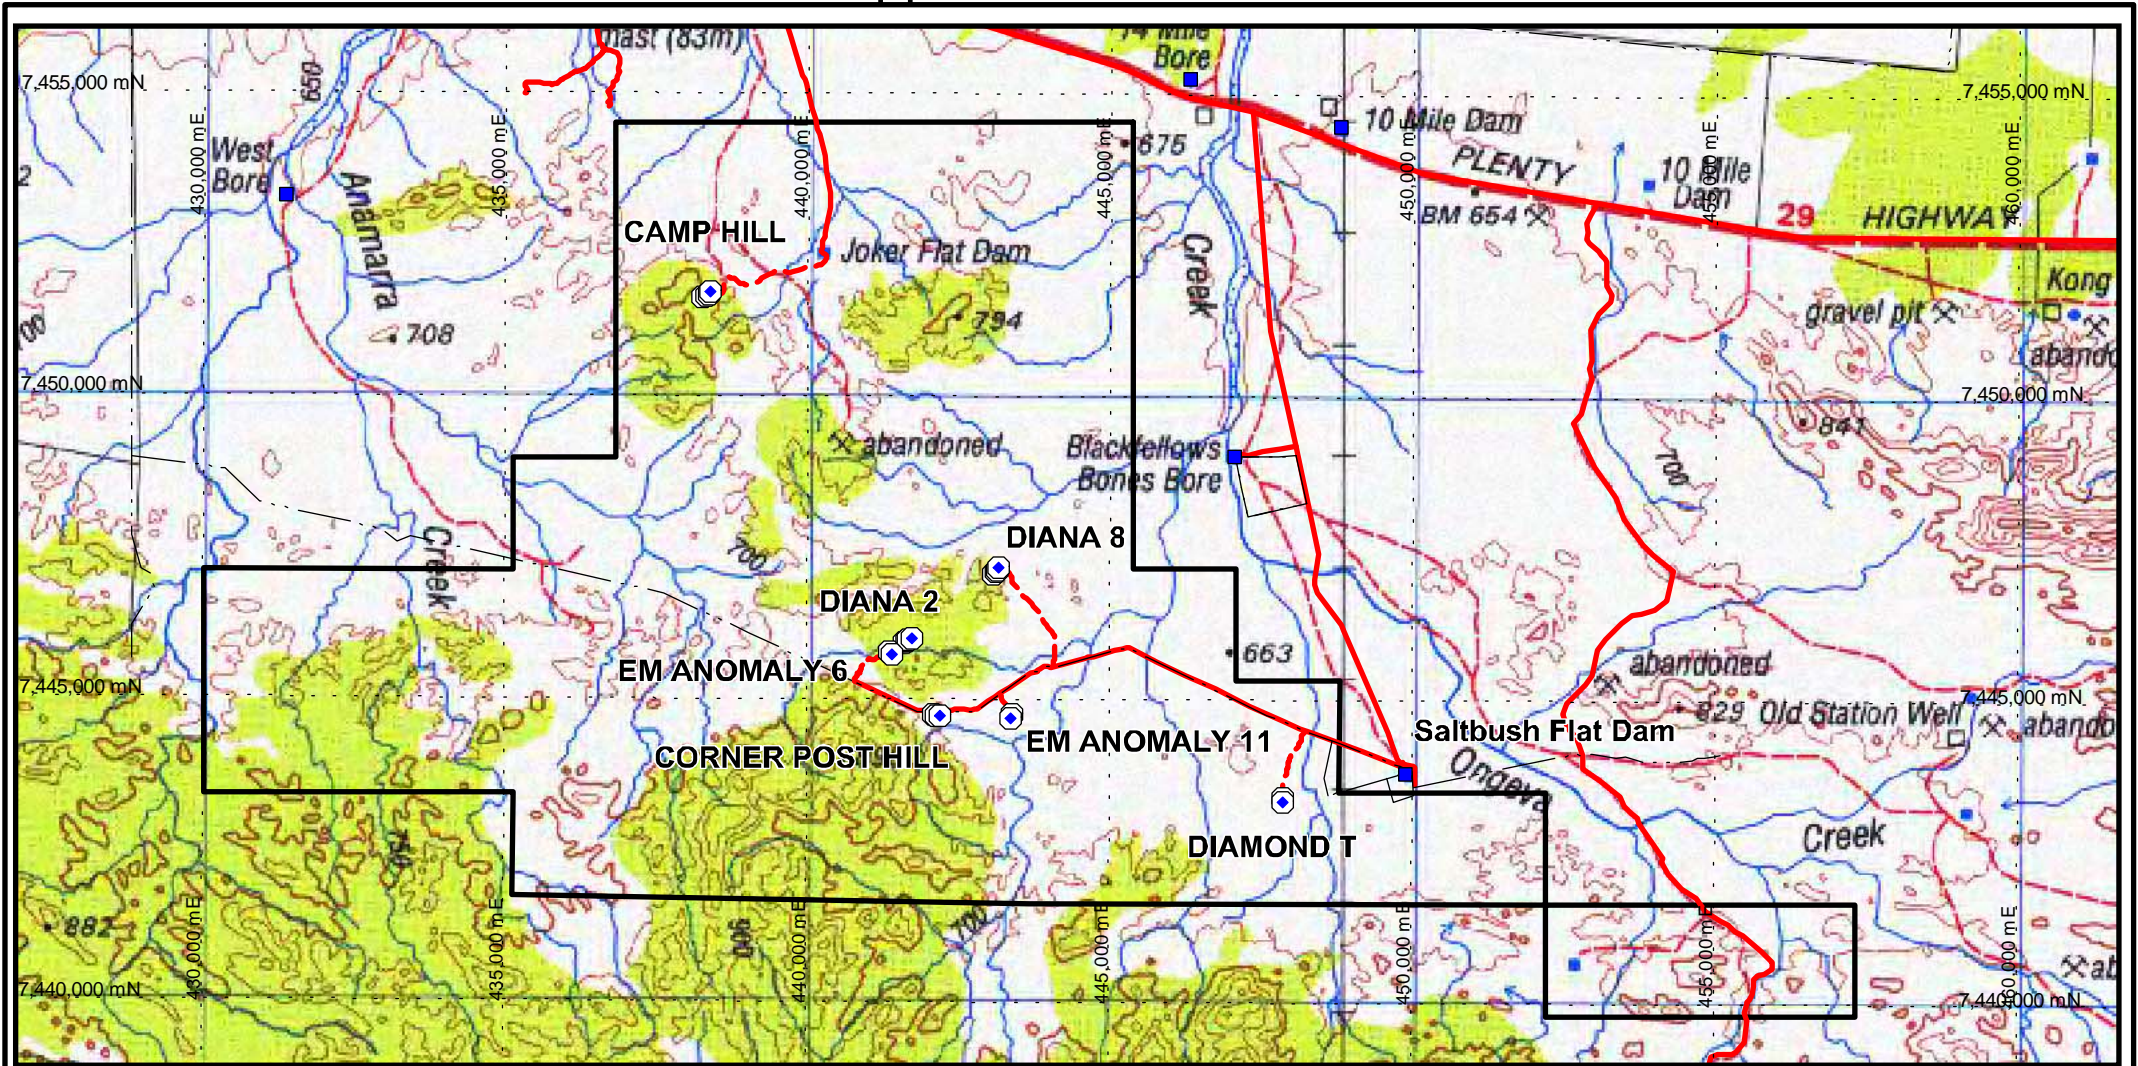

Appendix 1

| | |
|---|------------------|
| Genesis Resources | |
| Alice Springs EL24817 2015 Proposed Drilling | |
| Author: Jon Poulsen | Date: 20/01/2015 |
| Drawn By: | Revised: |
| Plan No.: | Report No.: |
| Projection: UTM Zone 53 GDA 94 | Scale: 1:125,000 |