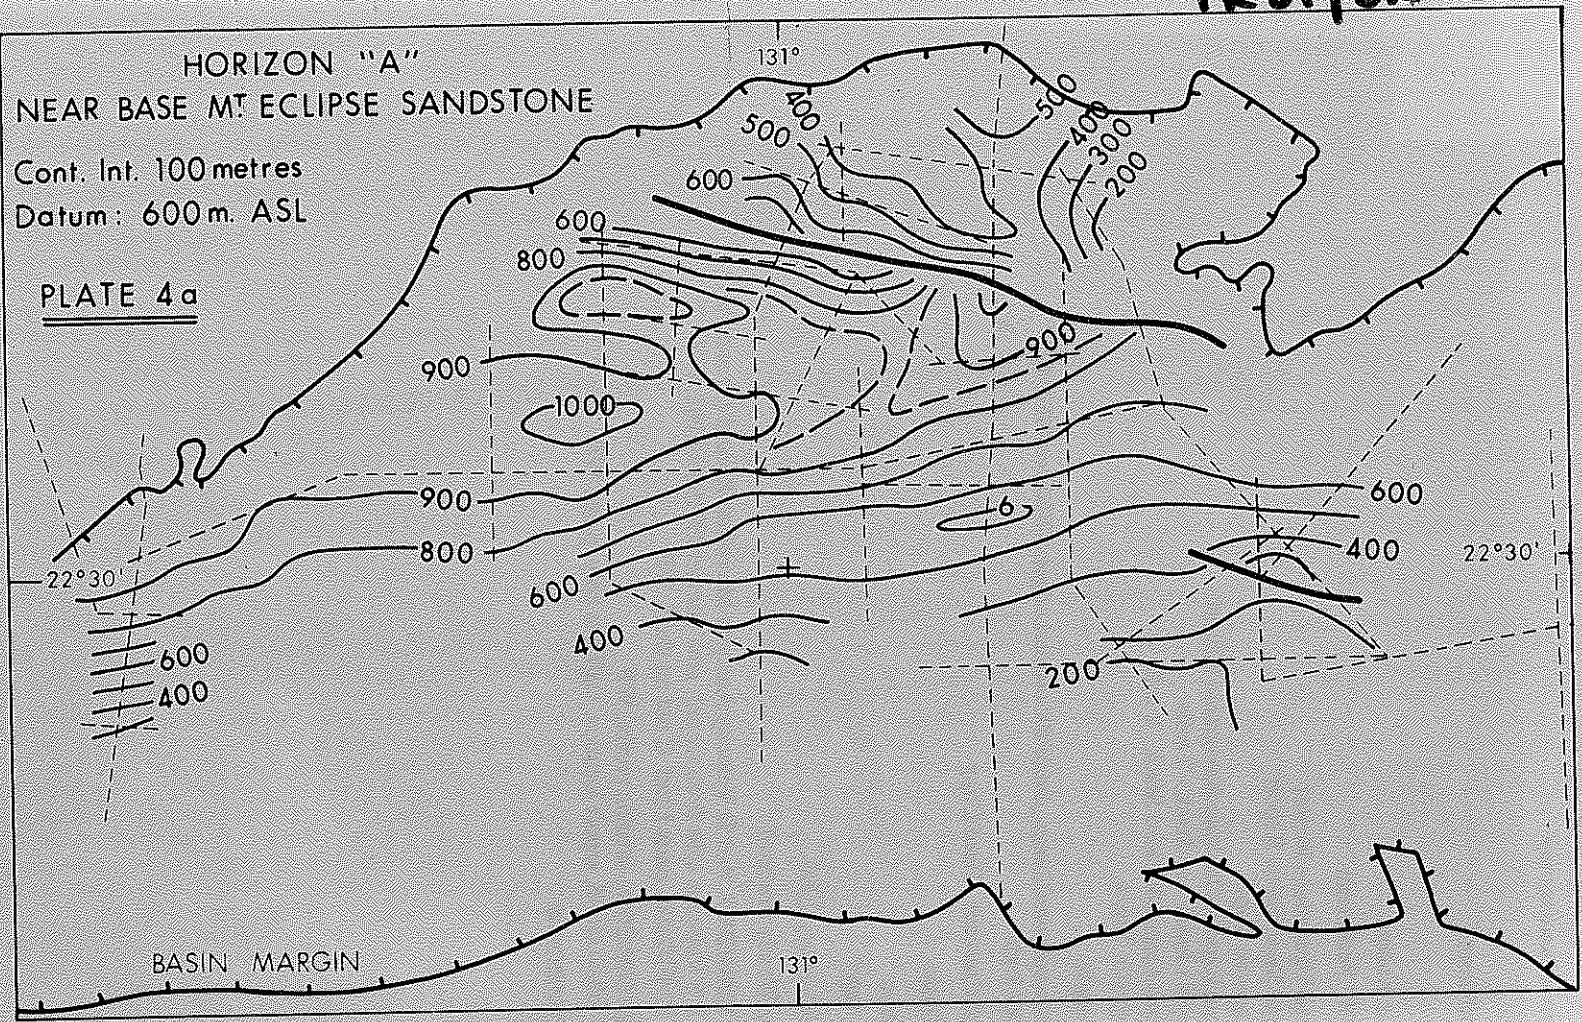

PR 01/6A

HORIZON "A"  
NEAR BASE MT ECLIPSE SANDSTONE

Cont. Int. 100 metres  
Datum: 600m. ASL

PLATE 4a

BASIN MARGIN

22°30'

131°

22°30'

131°

600  
400

600  
800

900

1000

900

800

600

400

500

400

600

200

400

600

500

400

300

200

900

6