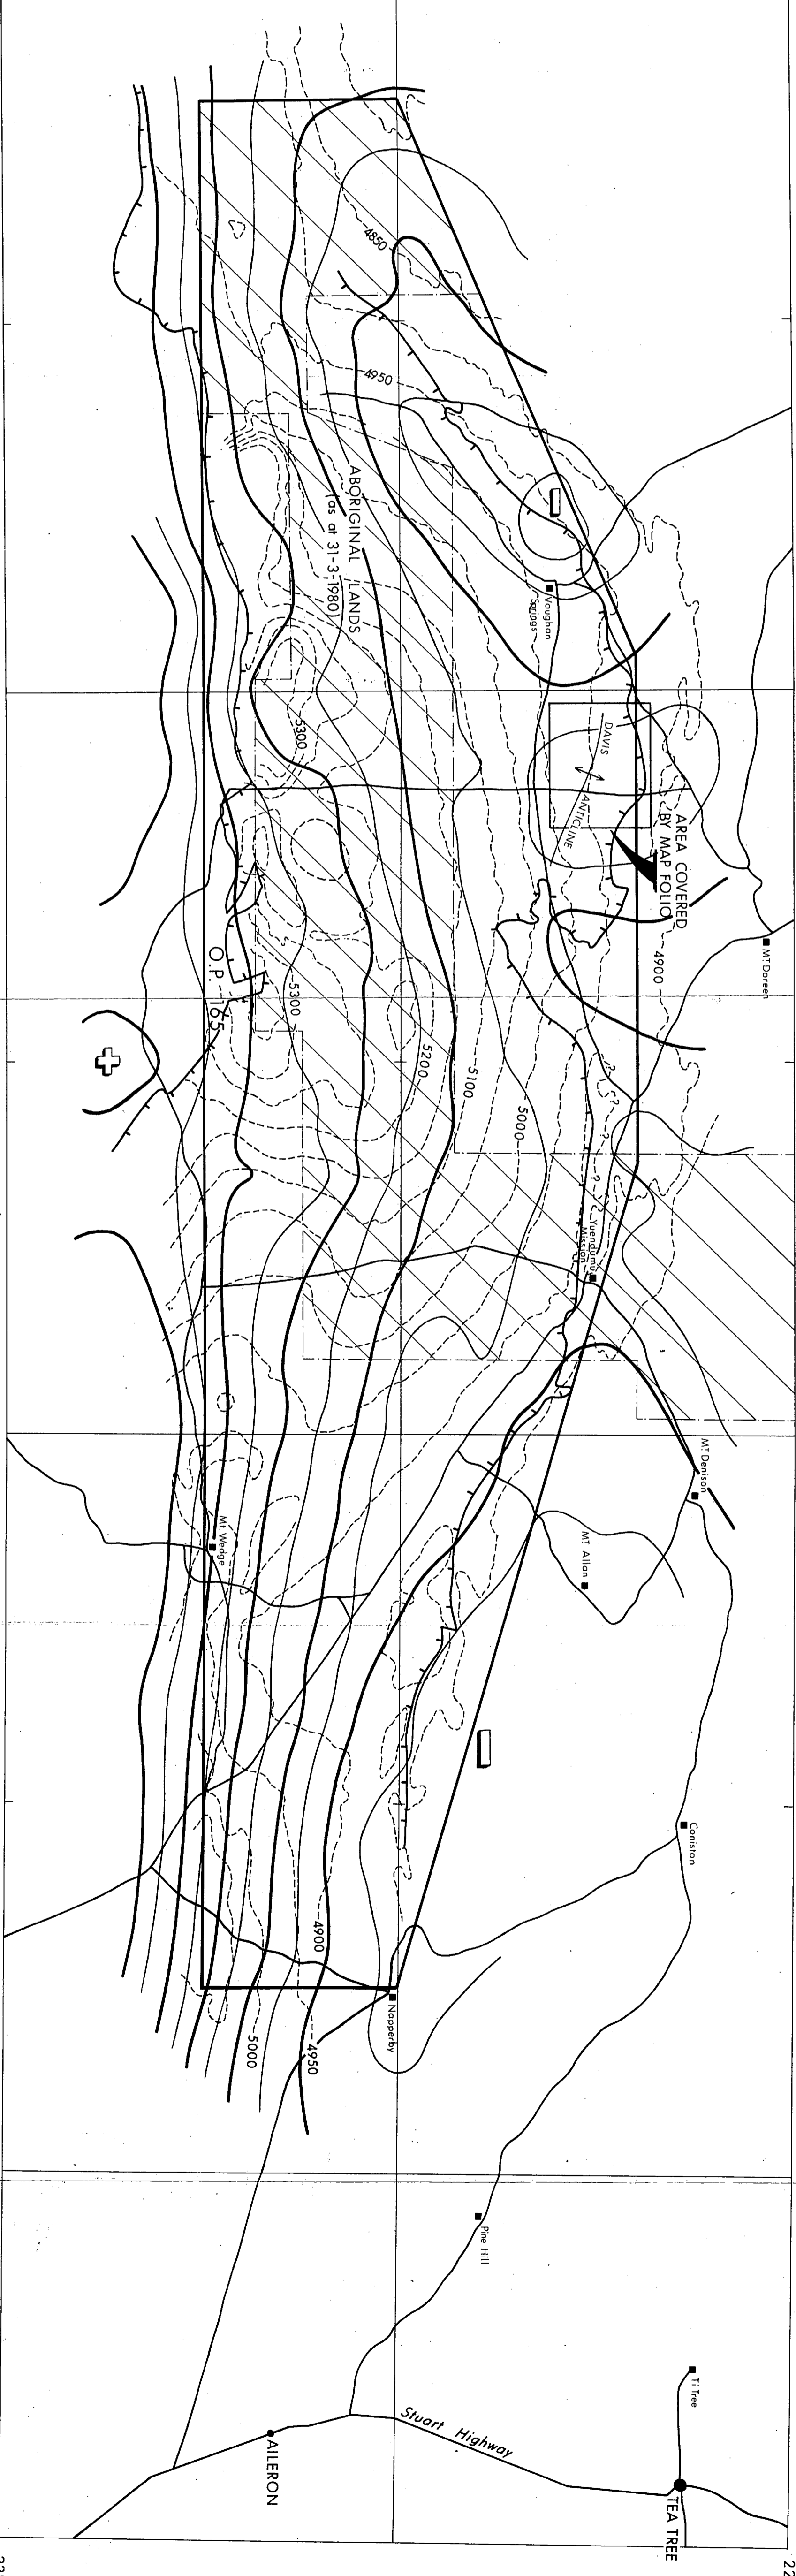

129°

130°

131°

132°

133°

22°

22°

22°

WESTERN AUSTRALIA  
NORTHERN TERRITORY

# GRAVITY & AIRMAG COMPILATION

MAGELLAN PETROLEUM AUSTRALIA LIMITED

PLATE 3

- LEGEND**
- Basin margin
  - Bouguer gravity contours
  - Total Magnetic Intensity contours in milligauss

NORTHERN TERRITORY  
GEOLOGICAL SURVEY

23°

130°

131°

132°

133°

23°