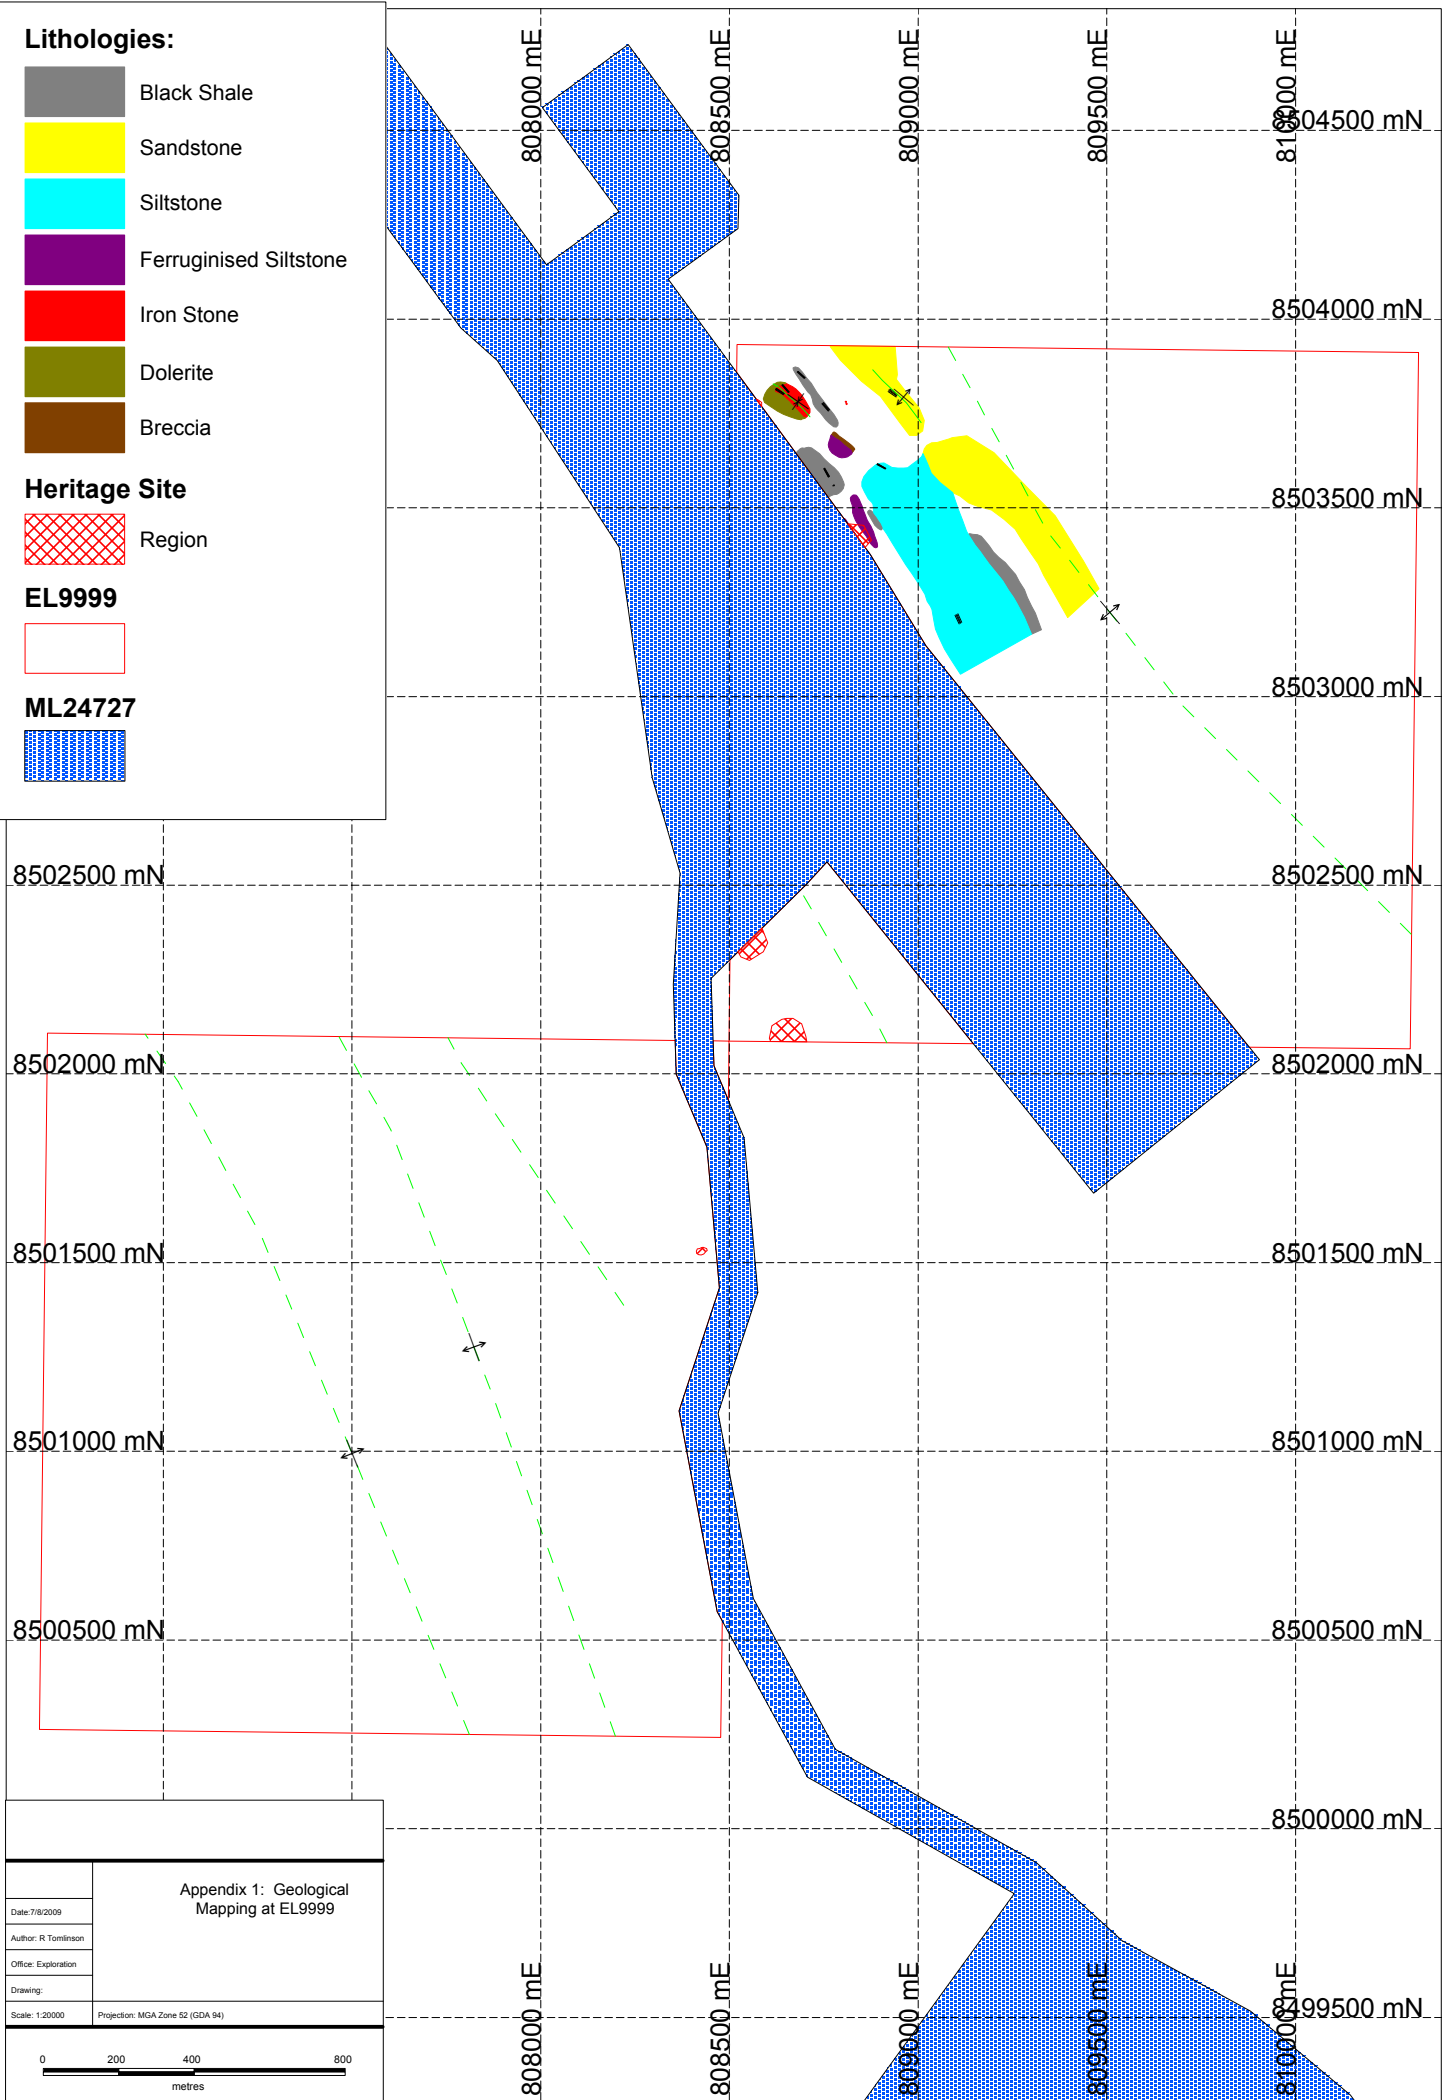

**Lithologies:**

- Black Shale
- Sandstone
- Siltstone
- Ferruginised Siltstone
- Iron Stone
- Dolerite
- Breccia

**Heritage Site**

- Region

**EL9999**

**ML24727**

**Appendix 1: Geological Mapping at EL9999**

Date: 7/8/2009  
Author: R Tomlinson  
Office: Exploration  
Drawing:

Scale: 1:20000

Projection: MGA Zone 52 (GDA 94)