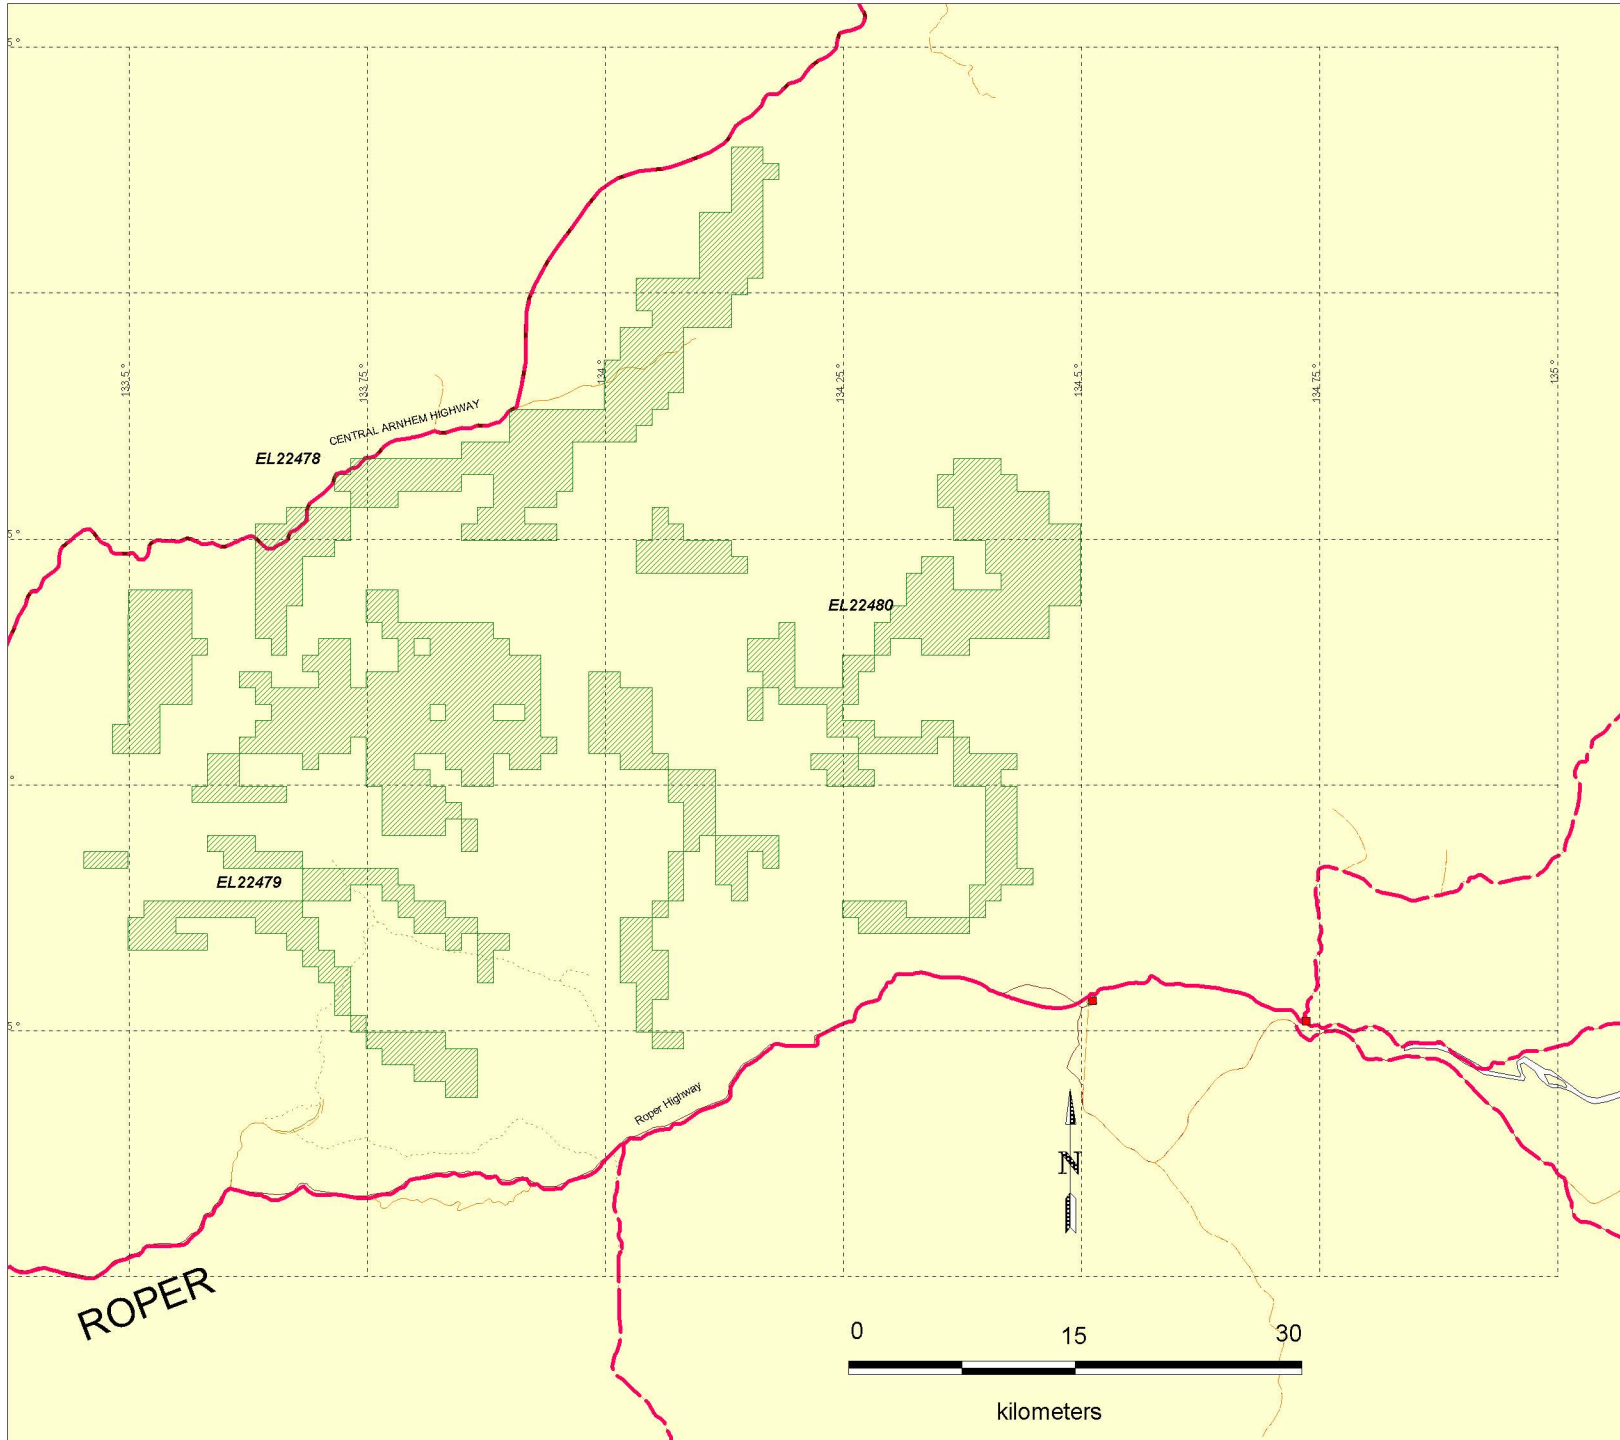

Figure 1: EL's 22478,22479,22480 Location Plan

**Legend**

 EL's 22478, 22479 and 22480

**EXPLORATION & RESOURCE  
DEVELOPMENT PTY LTD  
Group Annual Report EL222478,  
22479,22480  
Figure 1: Tenement Location Plan  
July 2006  
Drawn ERD P/L**

**Datum: GDA94  
Projection: Geographics**