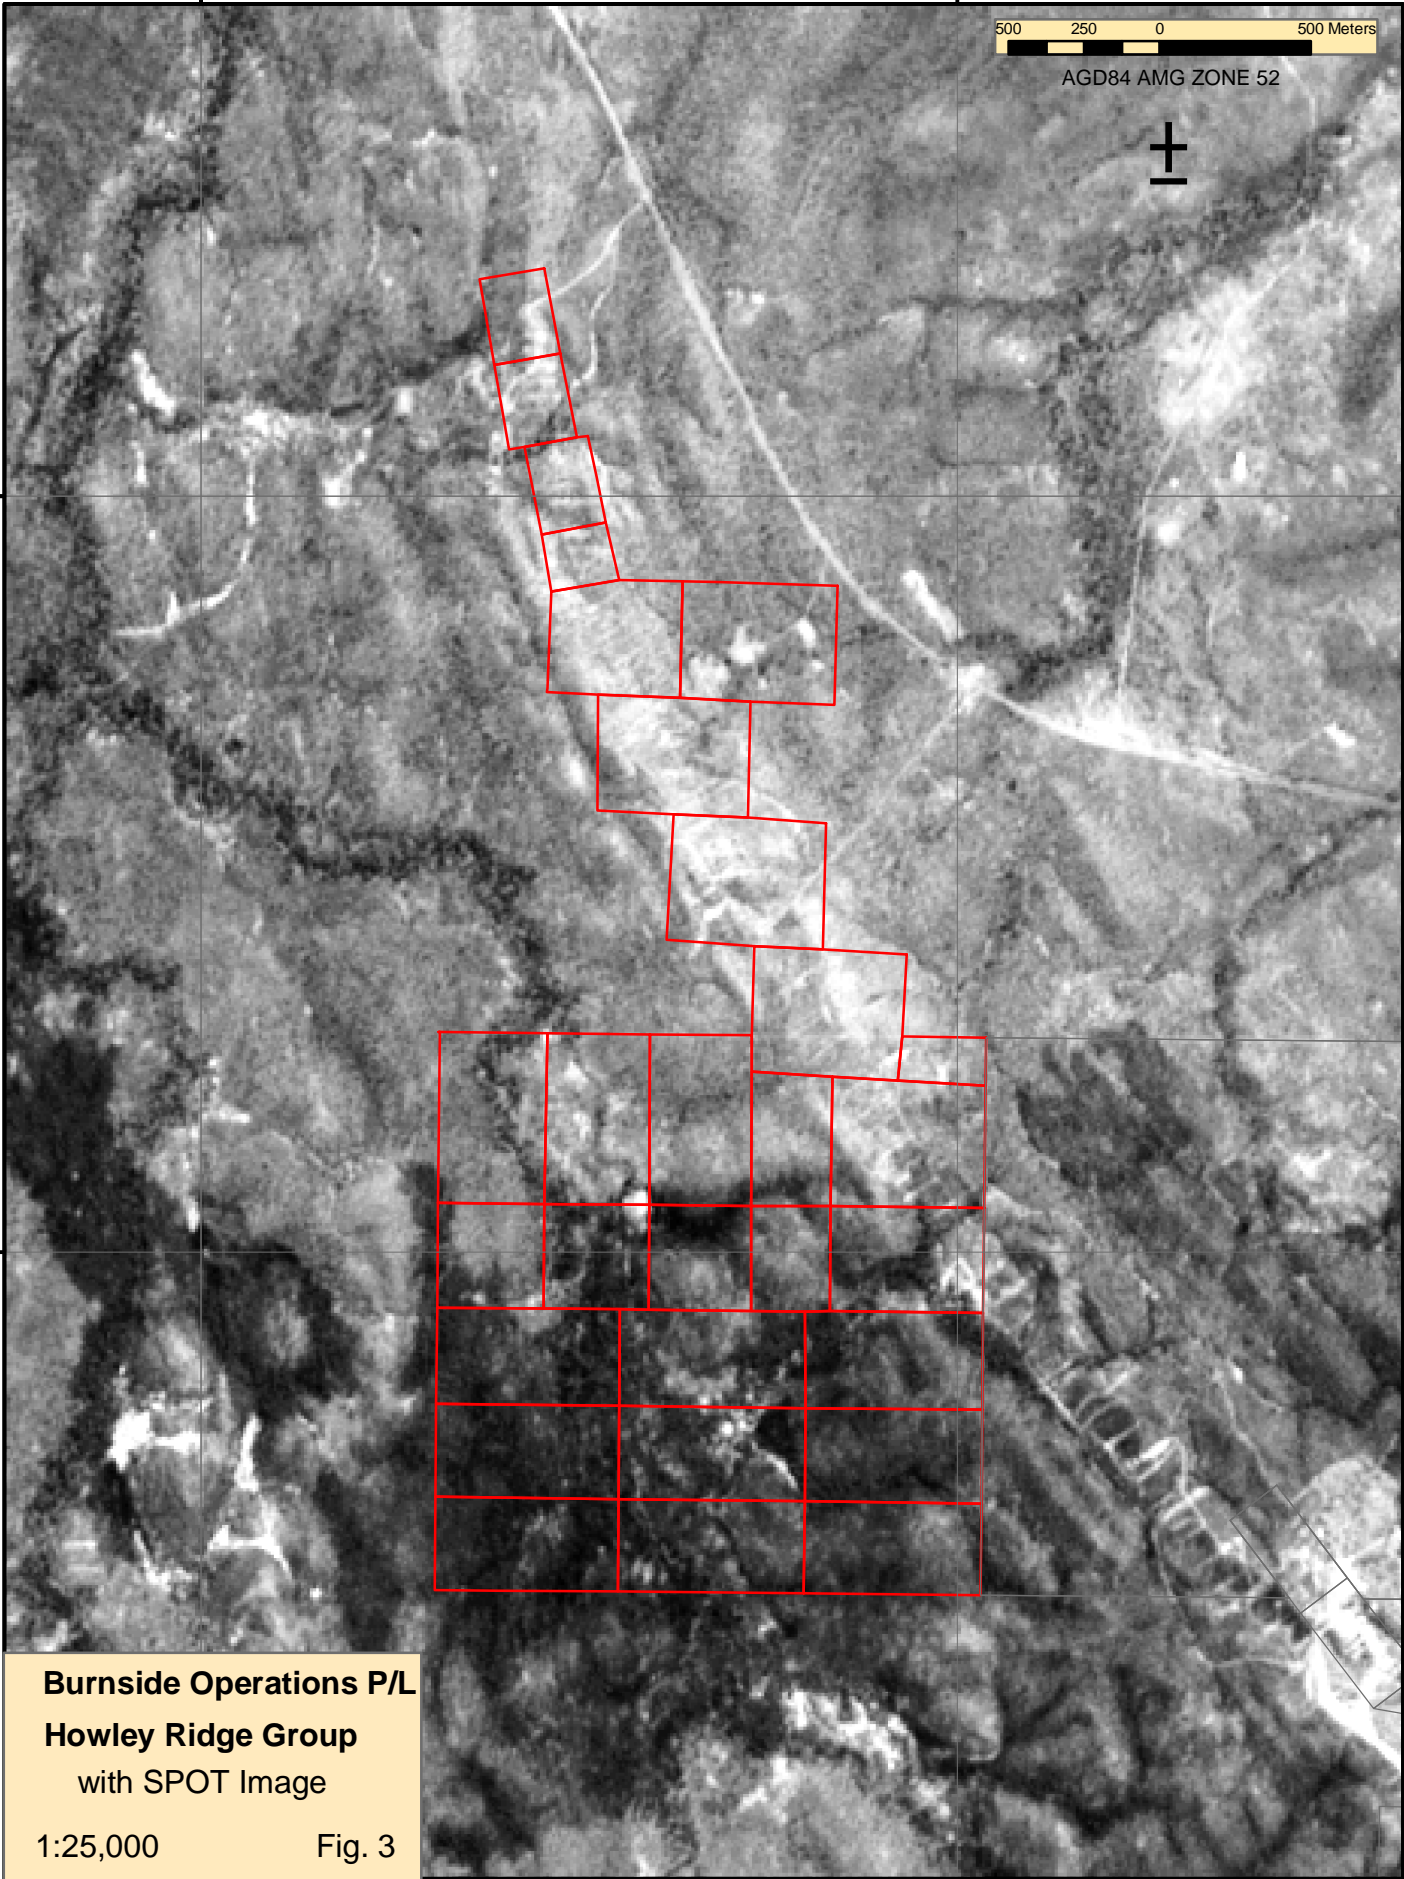

750000

752500

500 250 0 500 Meters

AGD84 AMG ZONE 52

8510000

8510000

8507500

8507500

Burnside Operations P/L
Howley Ridge Group
with SPOT Image

1:25,000

Fig. 3

750000

752500