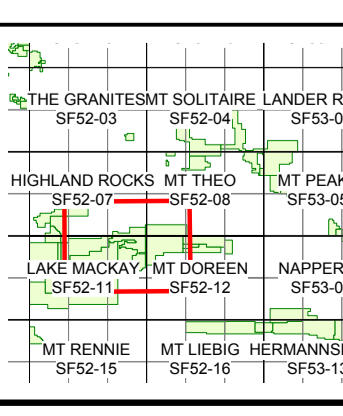

**TANAMI GOLD NL**  
YUENDUMU JV

**ROCKCHIP SAMPLE LOCATIONS**

1 : 250,000

ORIGINATOR: <b>M.E.Kavanagh</b>	DATE: <b>May 2002</b>	DRAWN: <b>M.H.Bailey</b>
PLAN No: <b>321_Cr_001</b>		