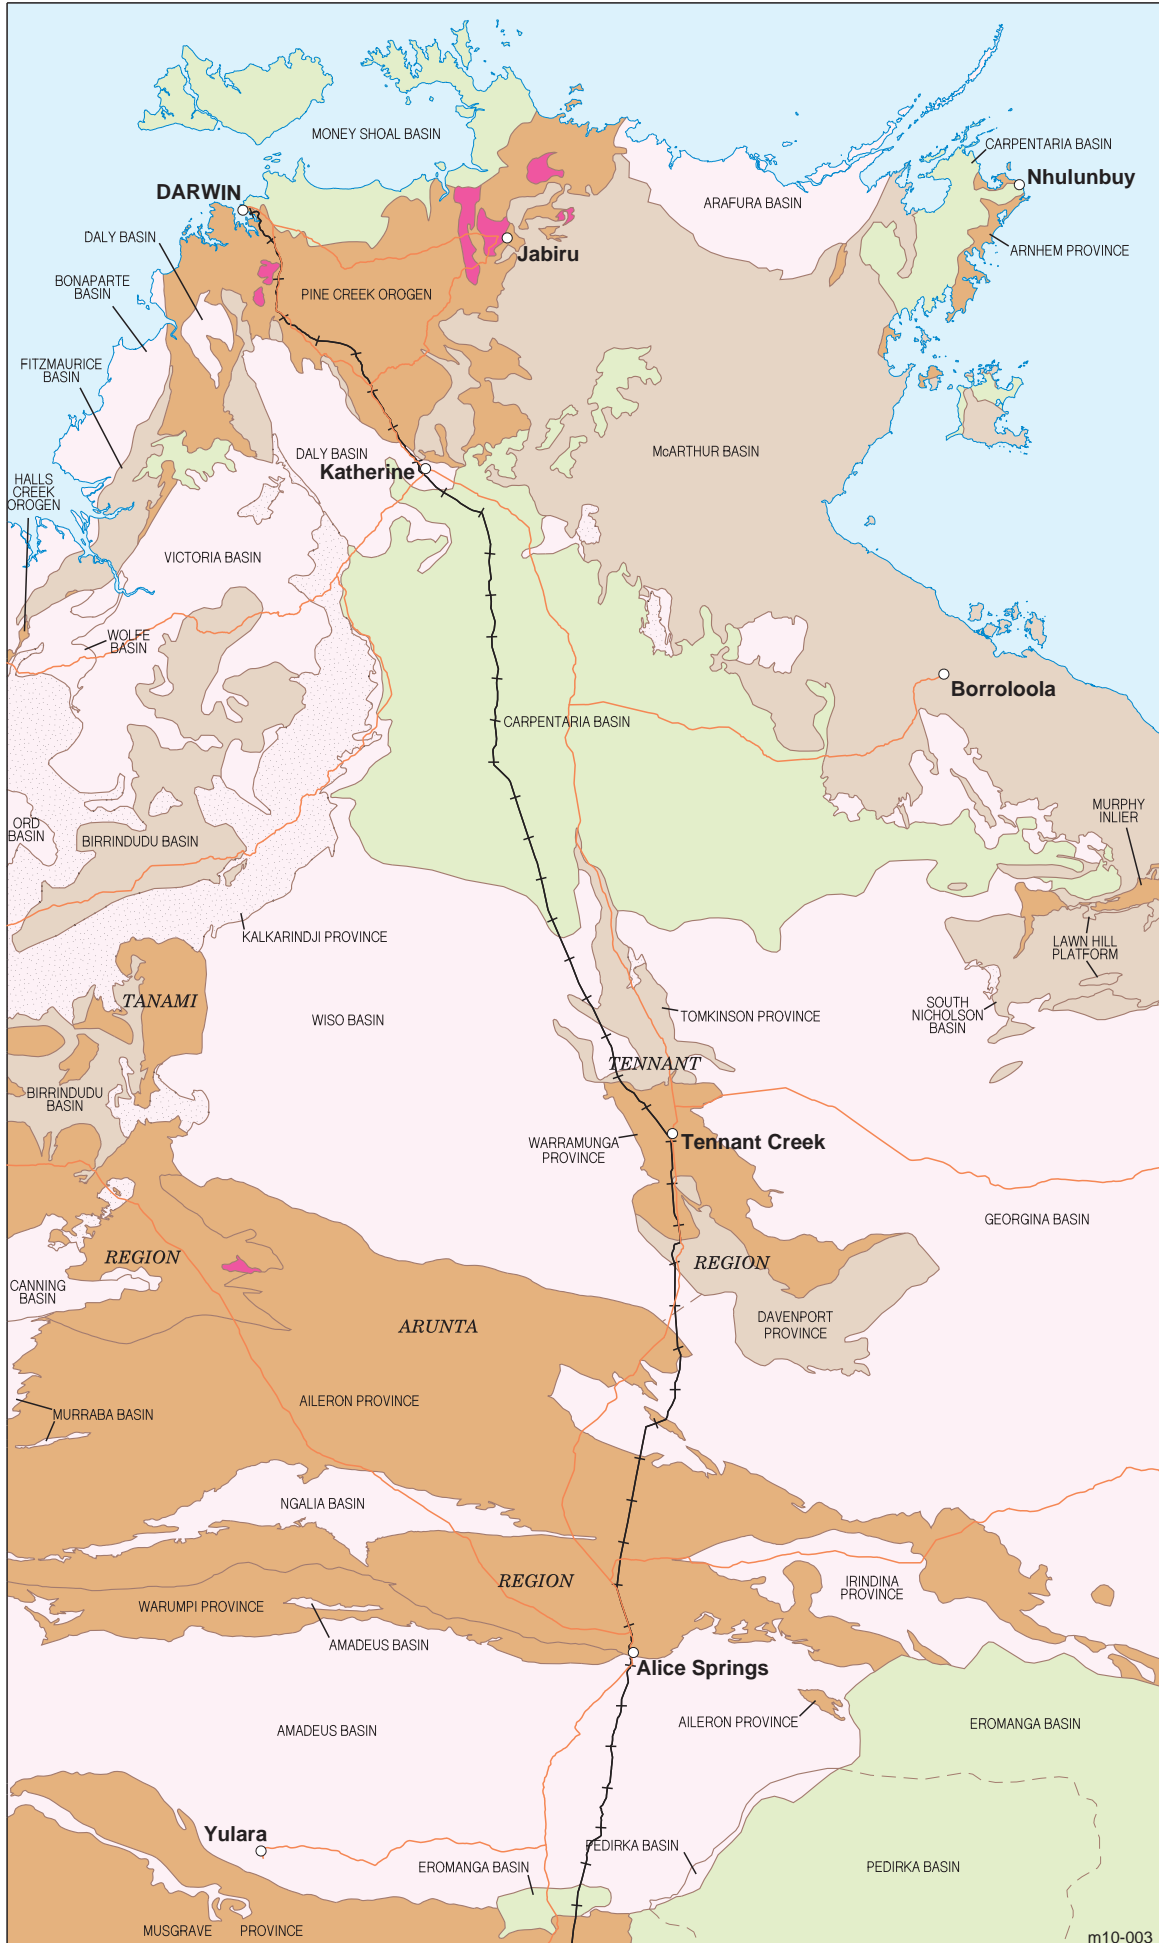

# GEOLOGICAL REGIONS OF THE NORTHERN TERRITORY

Produced by Northern Territory Geological Survey, February 2010

m10-003