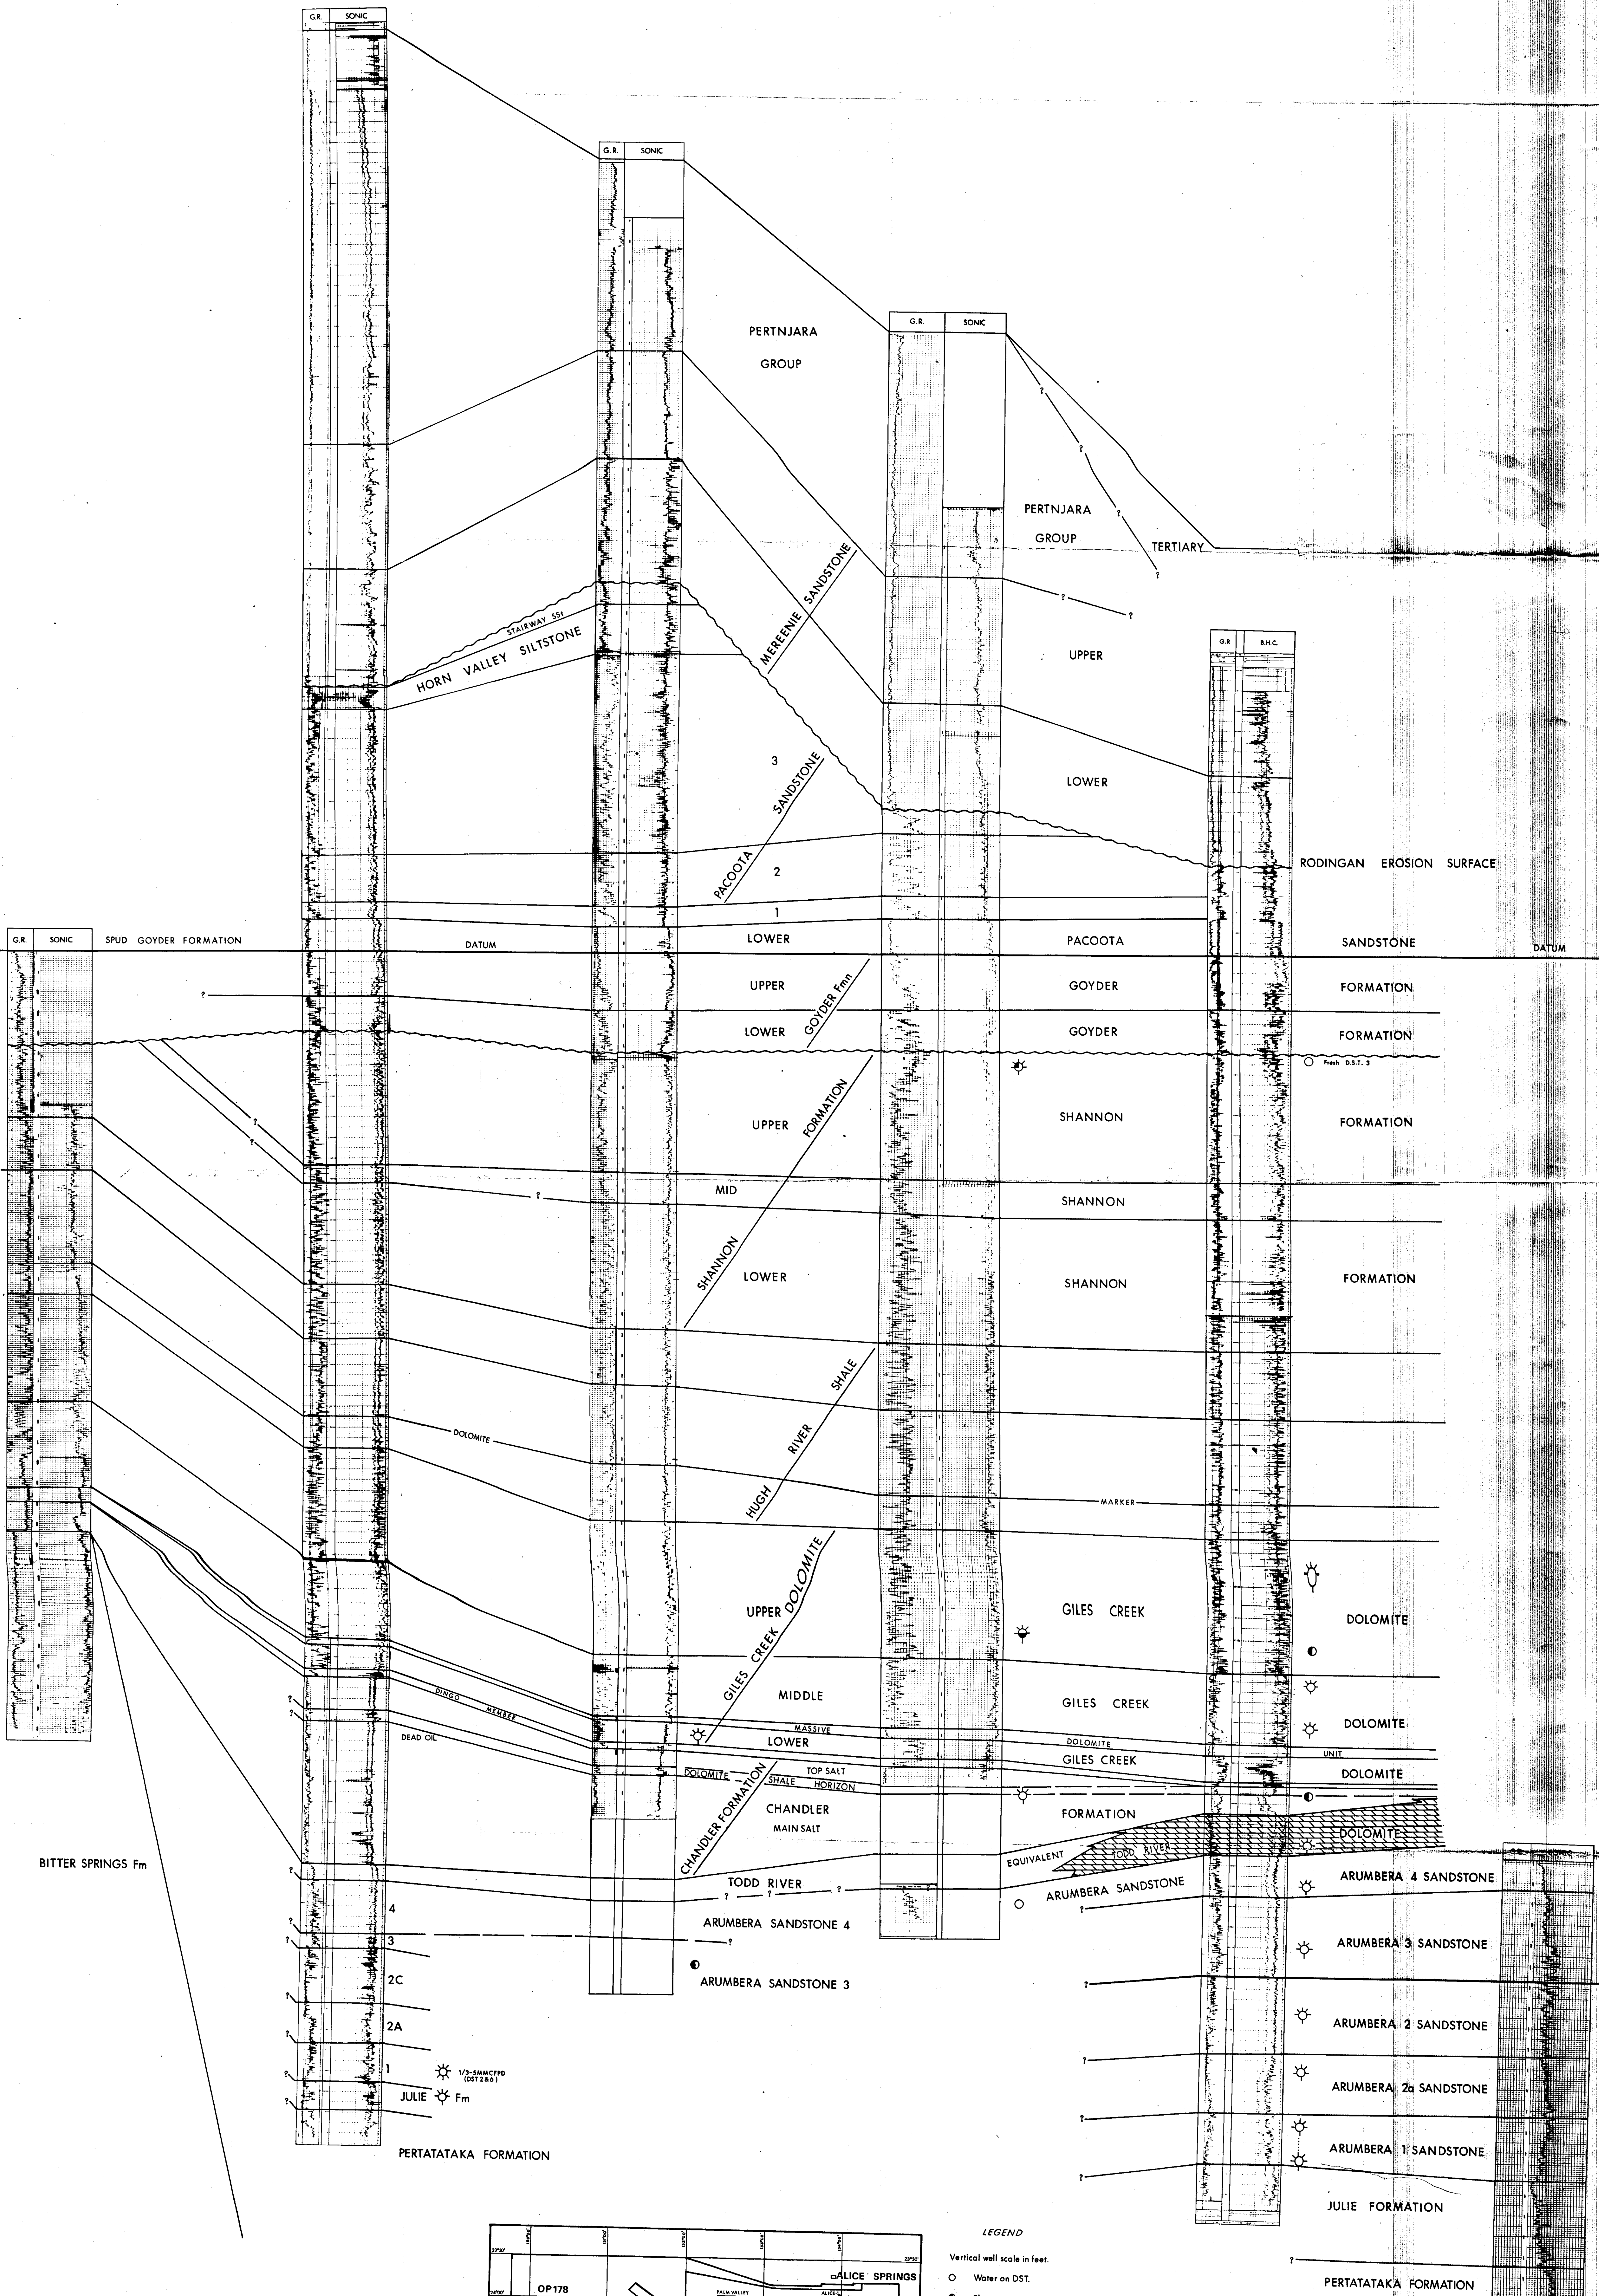

HIGHWAY - 1

DINGO - 1

ORANGE-1

ALICE-1

WALLABY-1

OORAMINNA - 1

- LEGEND**
- Vertical well scale in feet.
 - Water on DST.
 - Fluorescence.
 - ⊙ Cut.
 - ⊛ Gas show < 1MMCFPD
 - ⊛ Gas show > 1MMCFPD
 - ⊙ Oil bleeding from core.
 - Oil recovered DST.