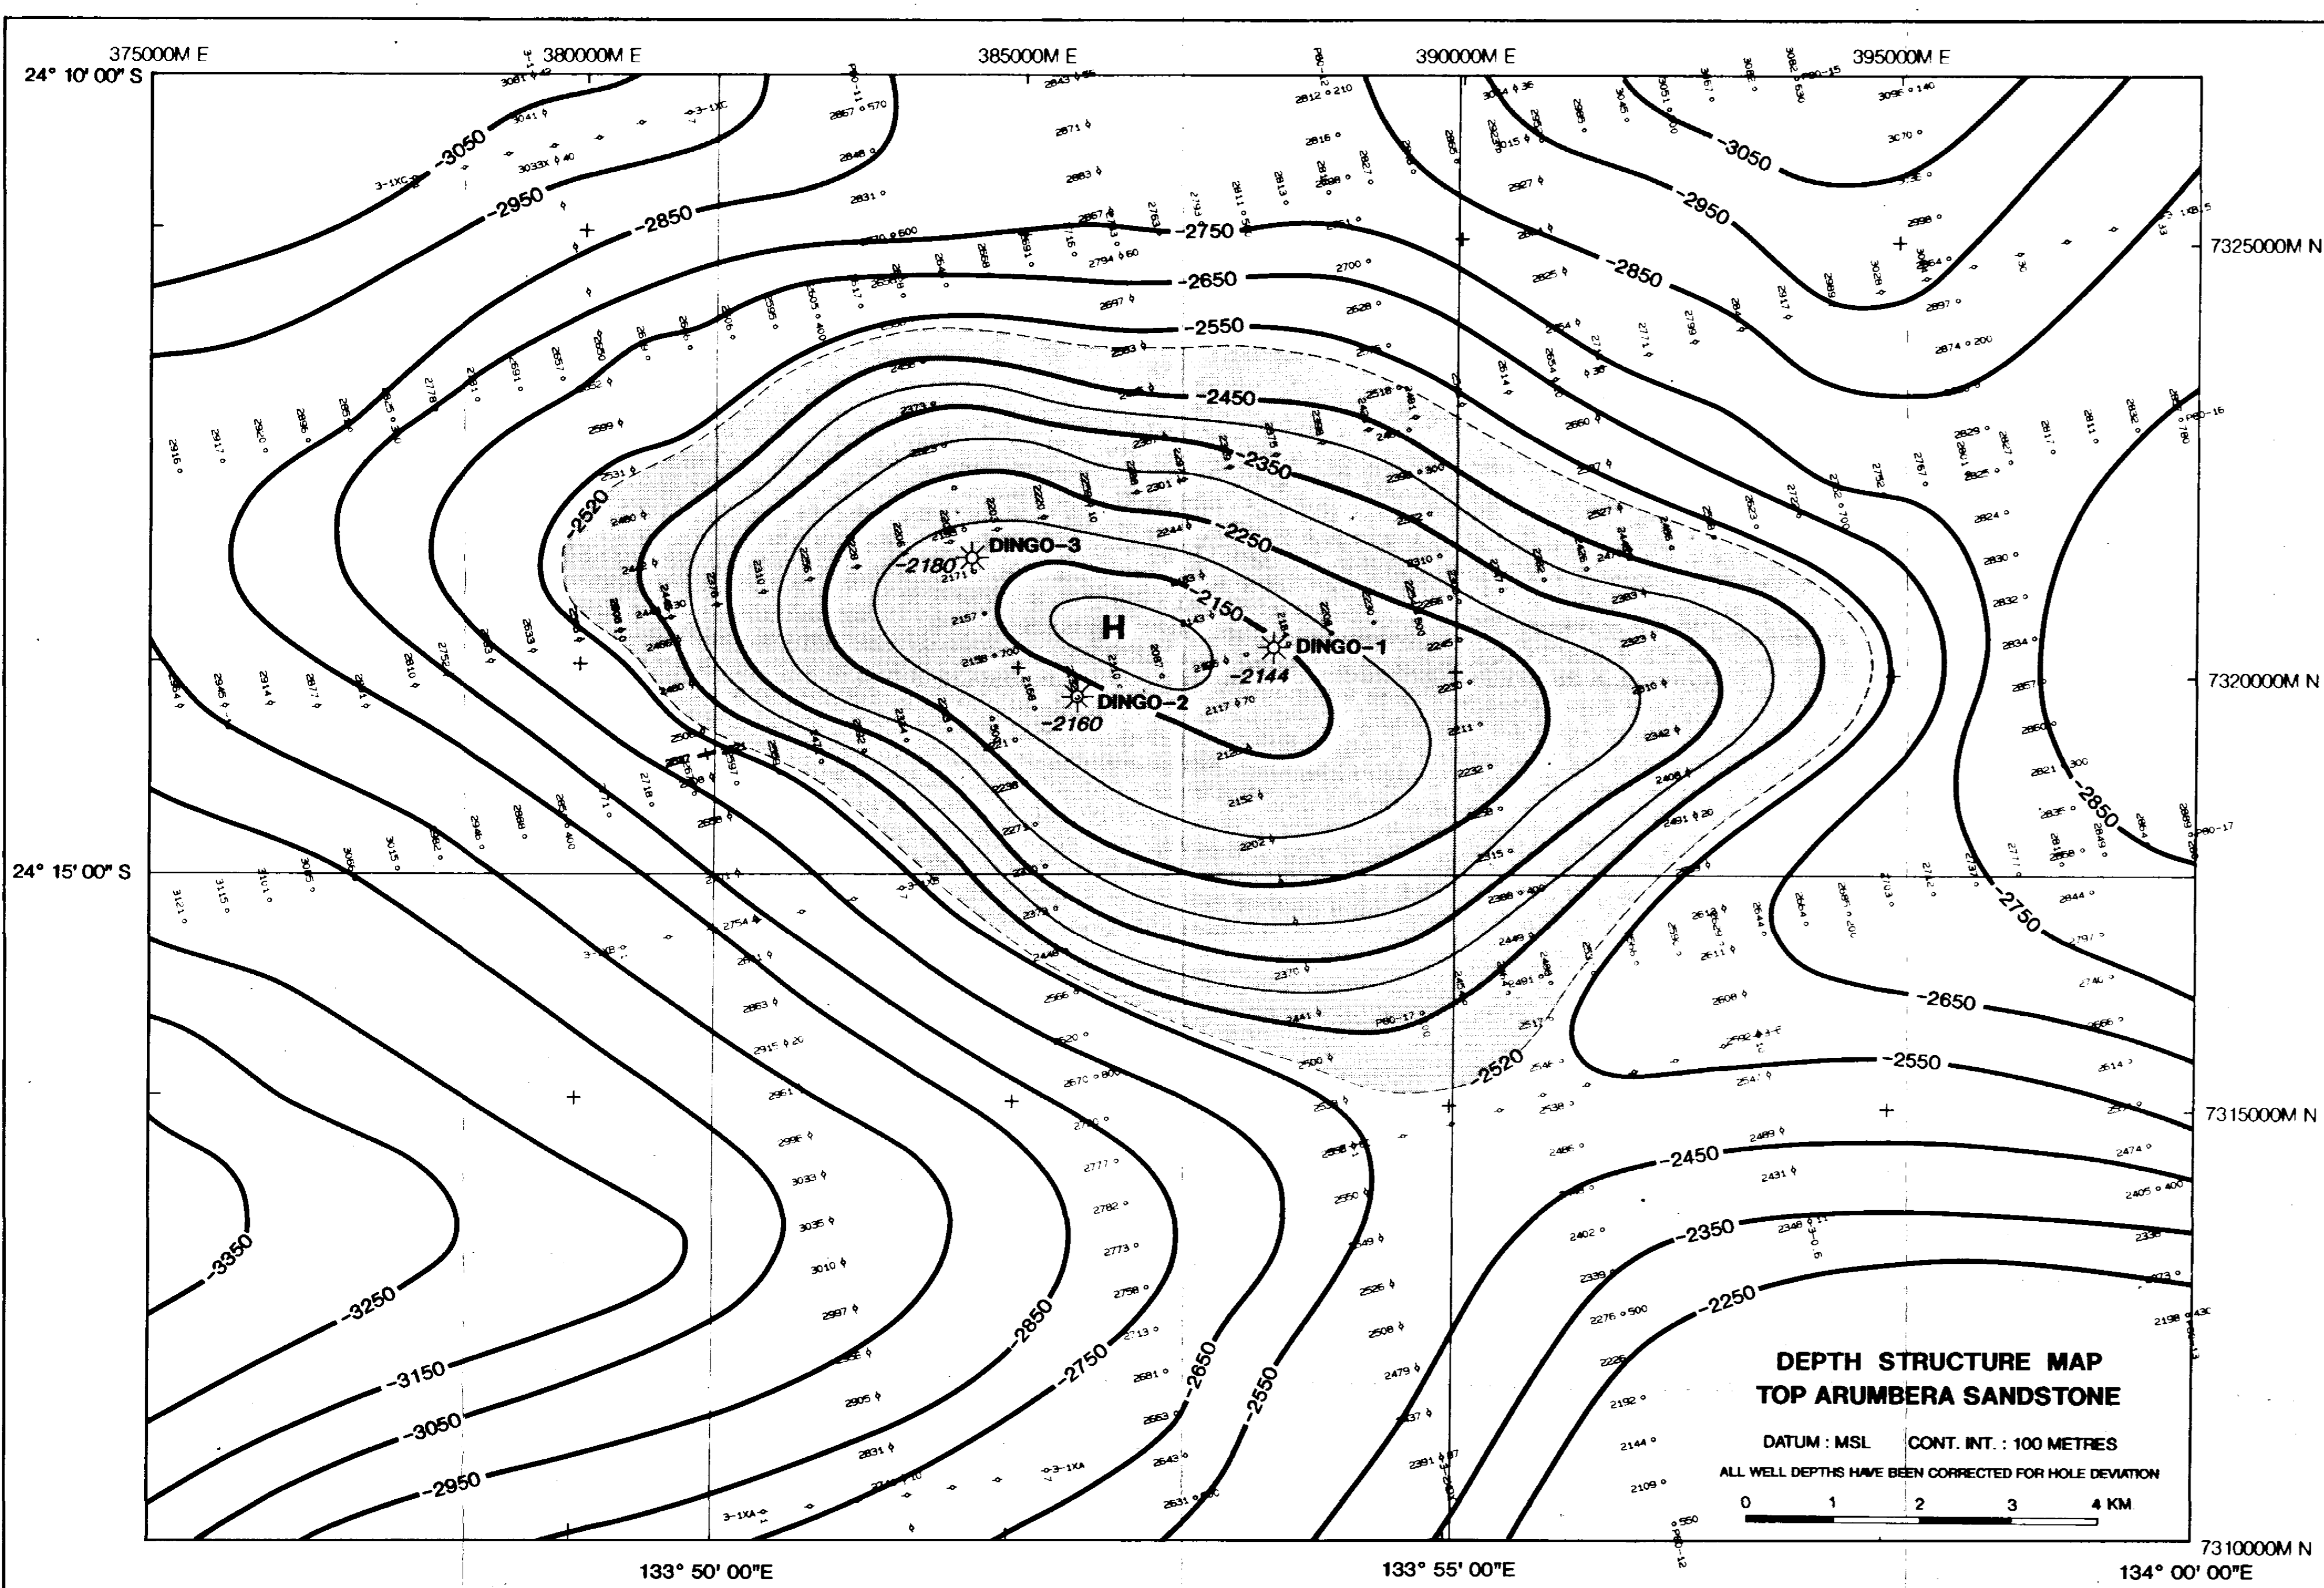

NORTHWEST

EAST

DINGO - 3

DINGO - 2

DINGO - 1

CROSS SECTION LEGEND

PR00/077 B

**MAGELLAN PETROLEUM AUSTRALIA LIMITED**

**STRUCTURAL GEOLOGY  
OF THE DINGO FIELD**

J.A. Deckelman, M.D. Berry, L.E. Roe    January 1991