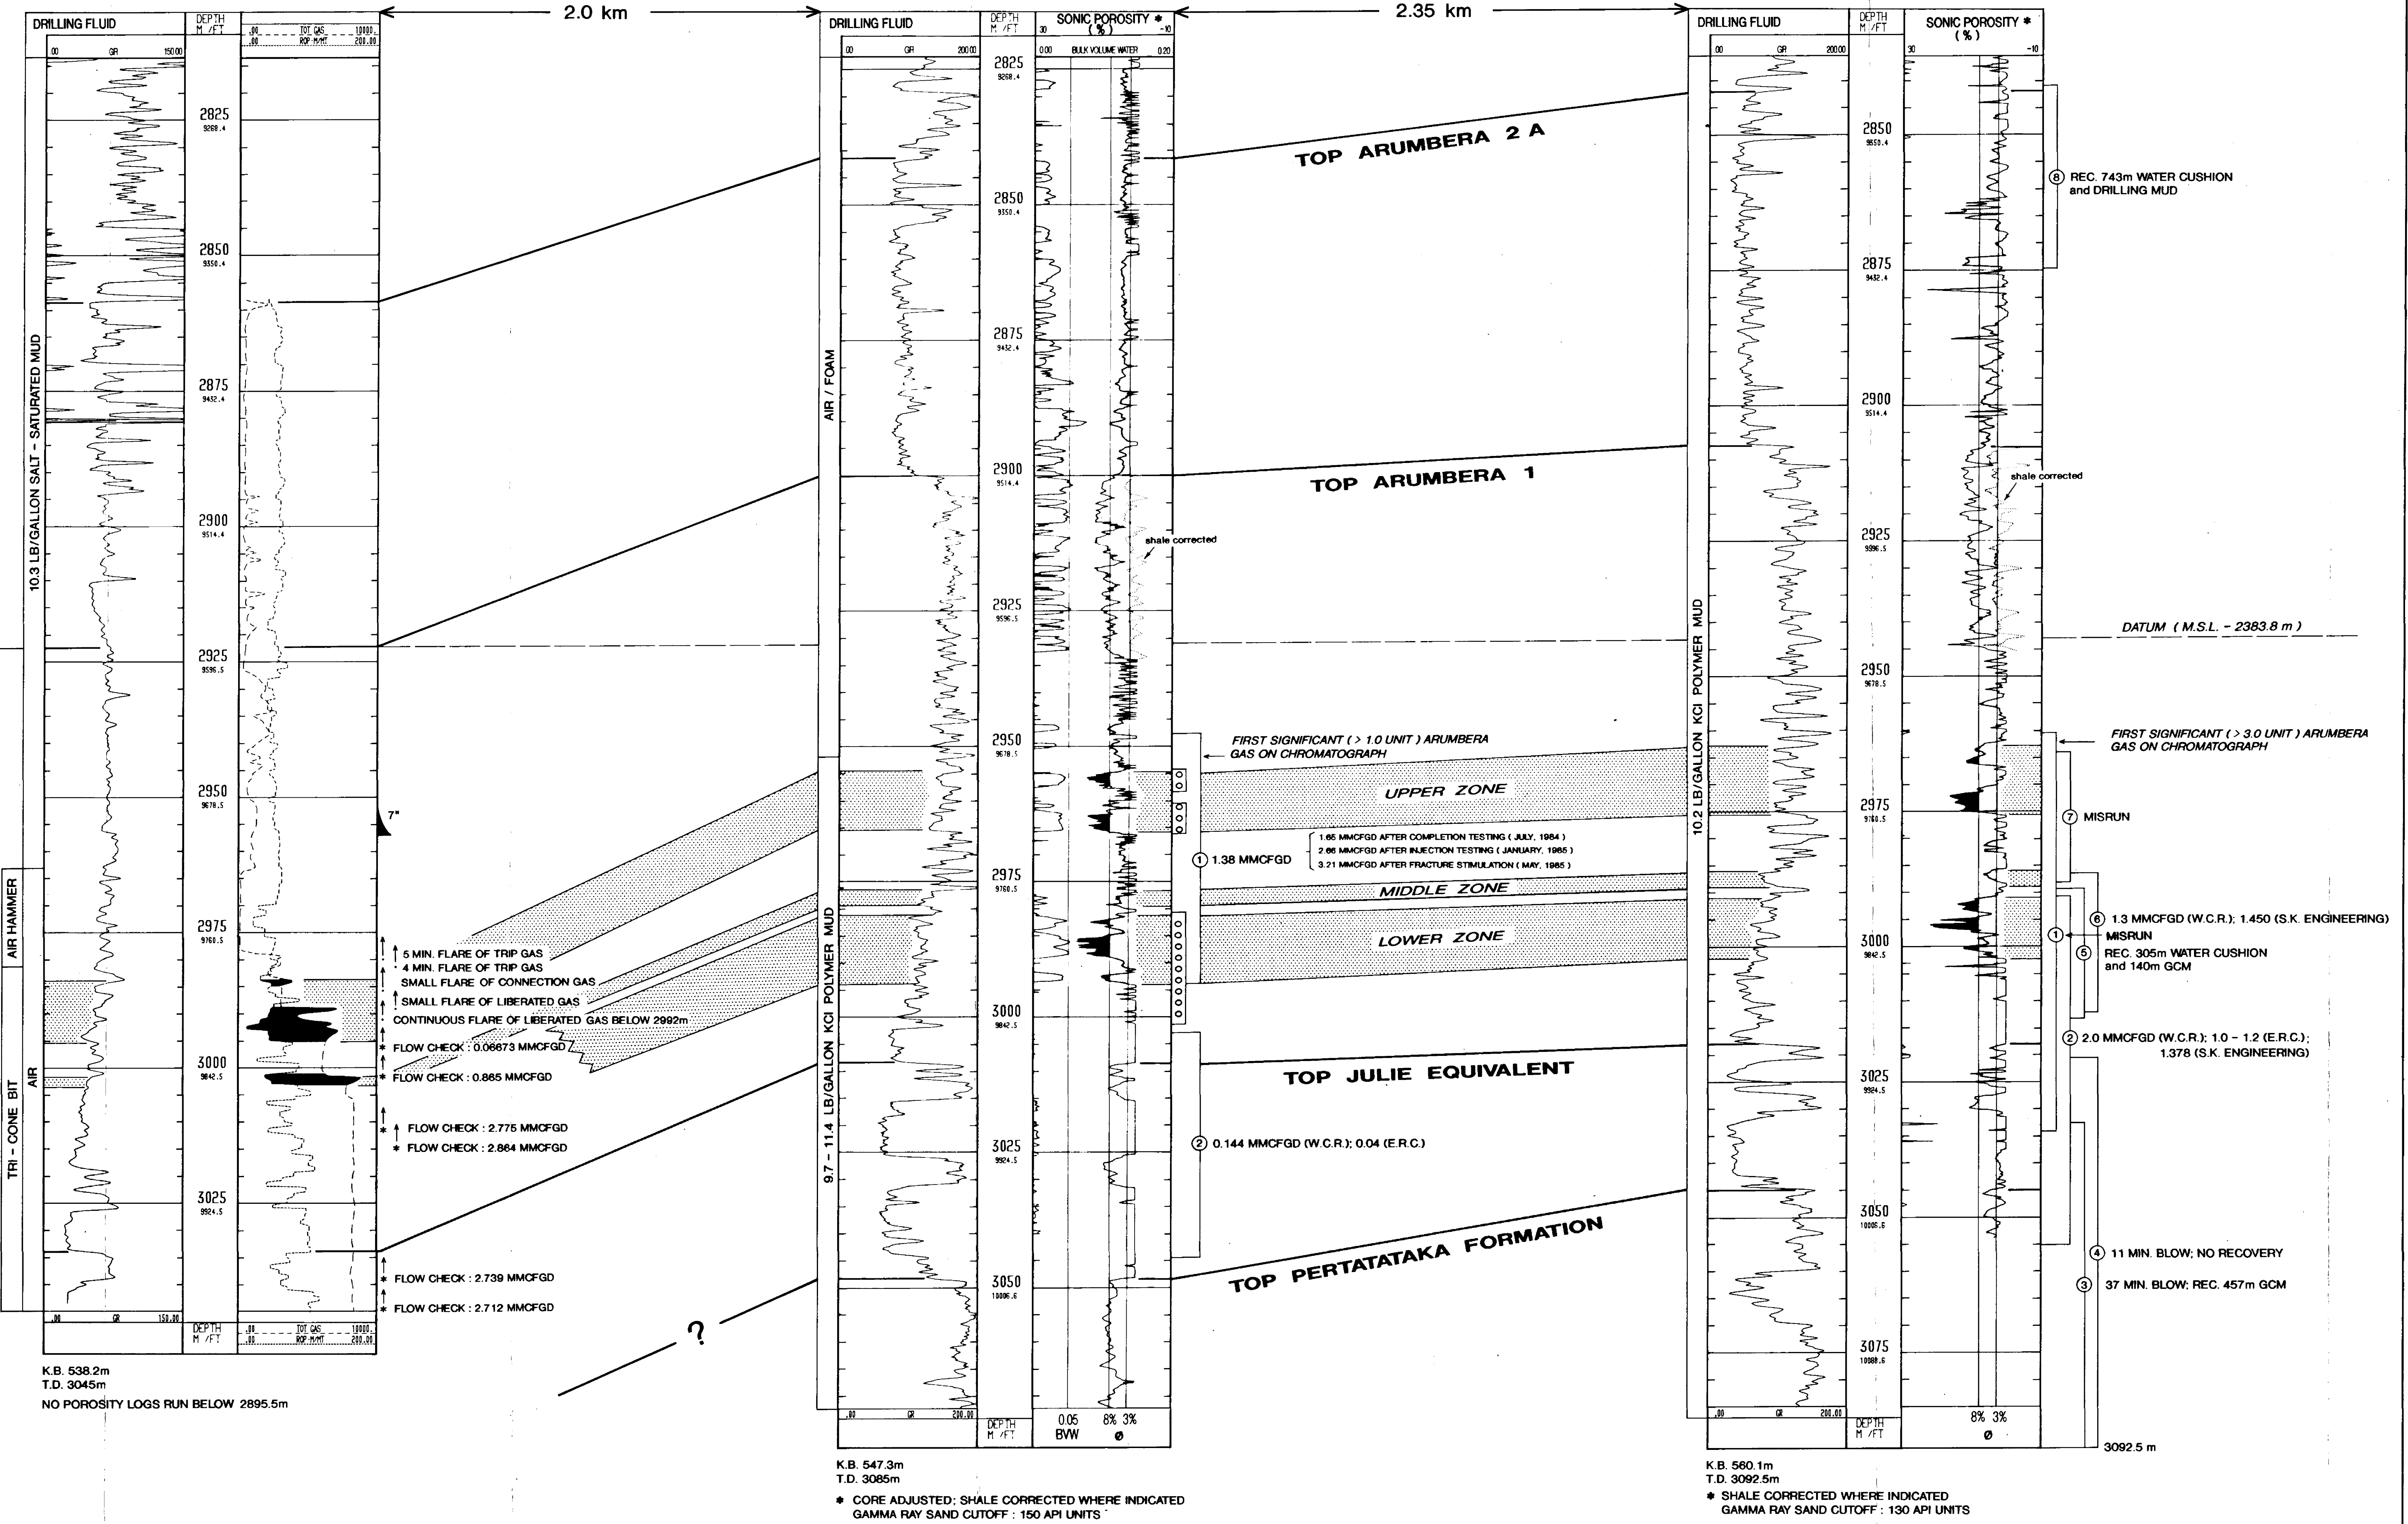

NORTHWEST

EAST

DINGO - 3

DINGO - 2

DINGO - 1

CROSS SECTION LEGEND

PR00/077 B

**MAGELLAN PETROLEUM AUSTRALIA LIMITED**

**STRUCTURAL GEOLOGY  
OF THE DINGO FIELD**

J.A. Deckelman, M.D. Berry, L.E. Roe    January 1991