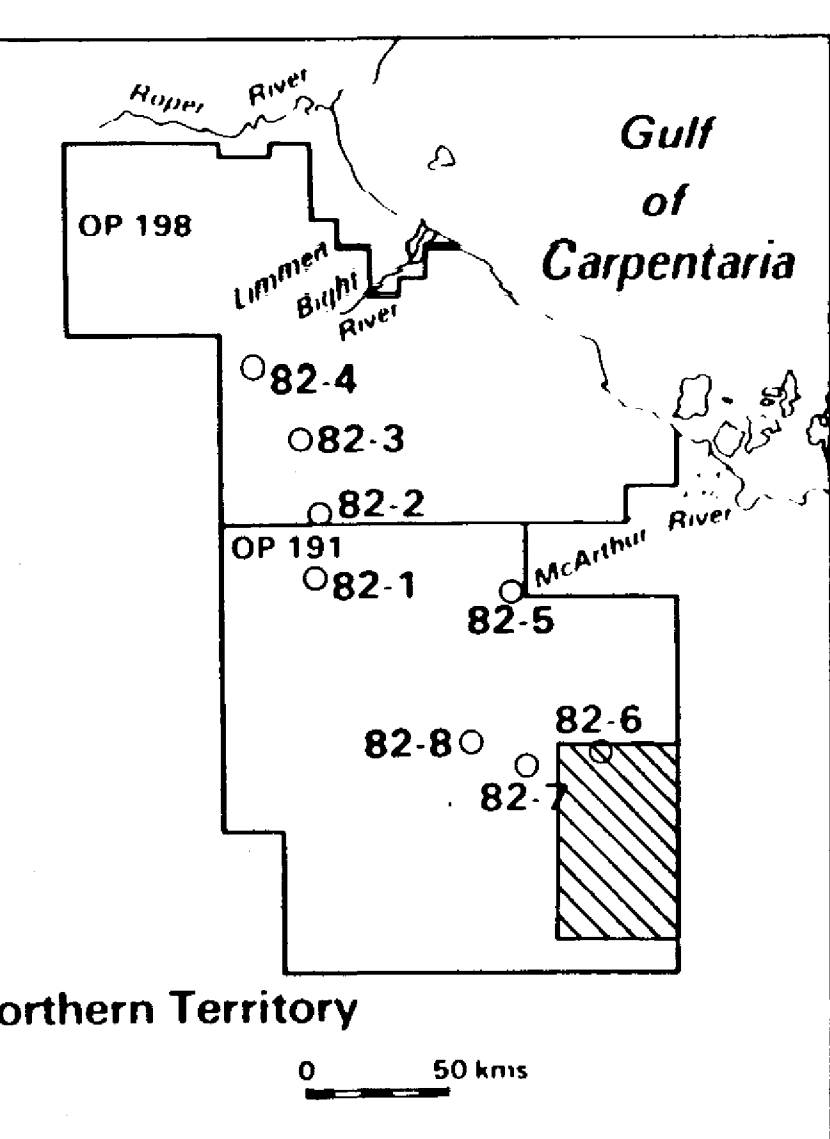

NORTHERN TERRITORY PR 85-195
GEOLOGICAL SURVEY

AMOCO AUSTRALIA
PETROLEUM COMPANY
MCARTHUR RIVER
GLYDE RIVER AREA
DISPLAY PANEL

Scale: 1:100,000
Author: J.A. SCOTT
Date: NOVEMBER 1984