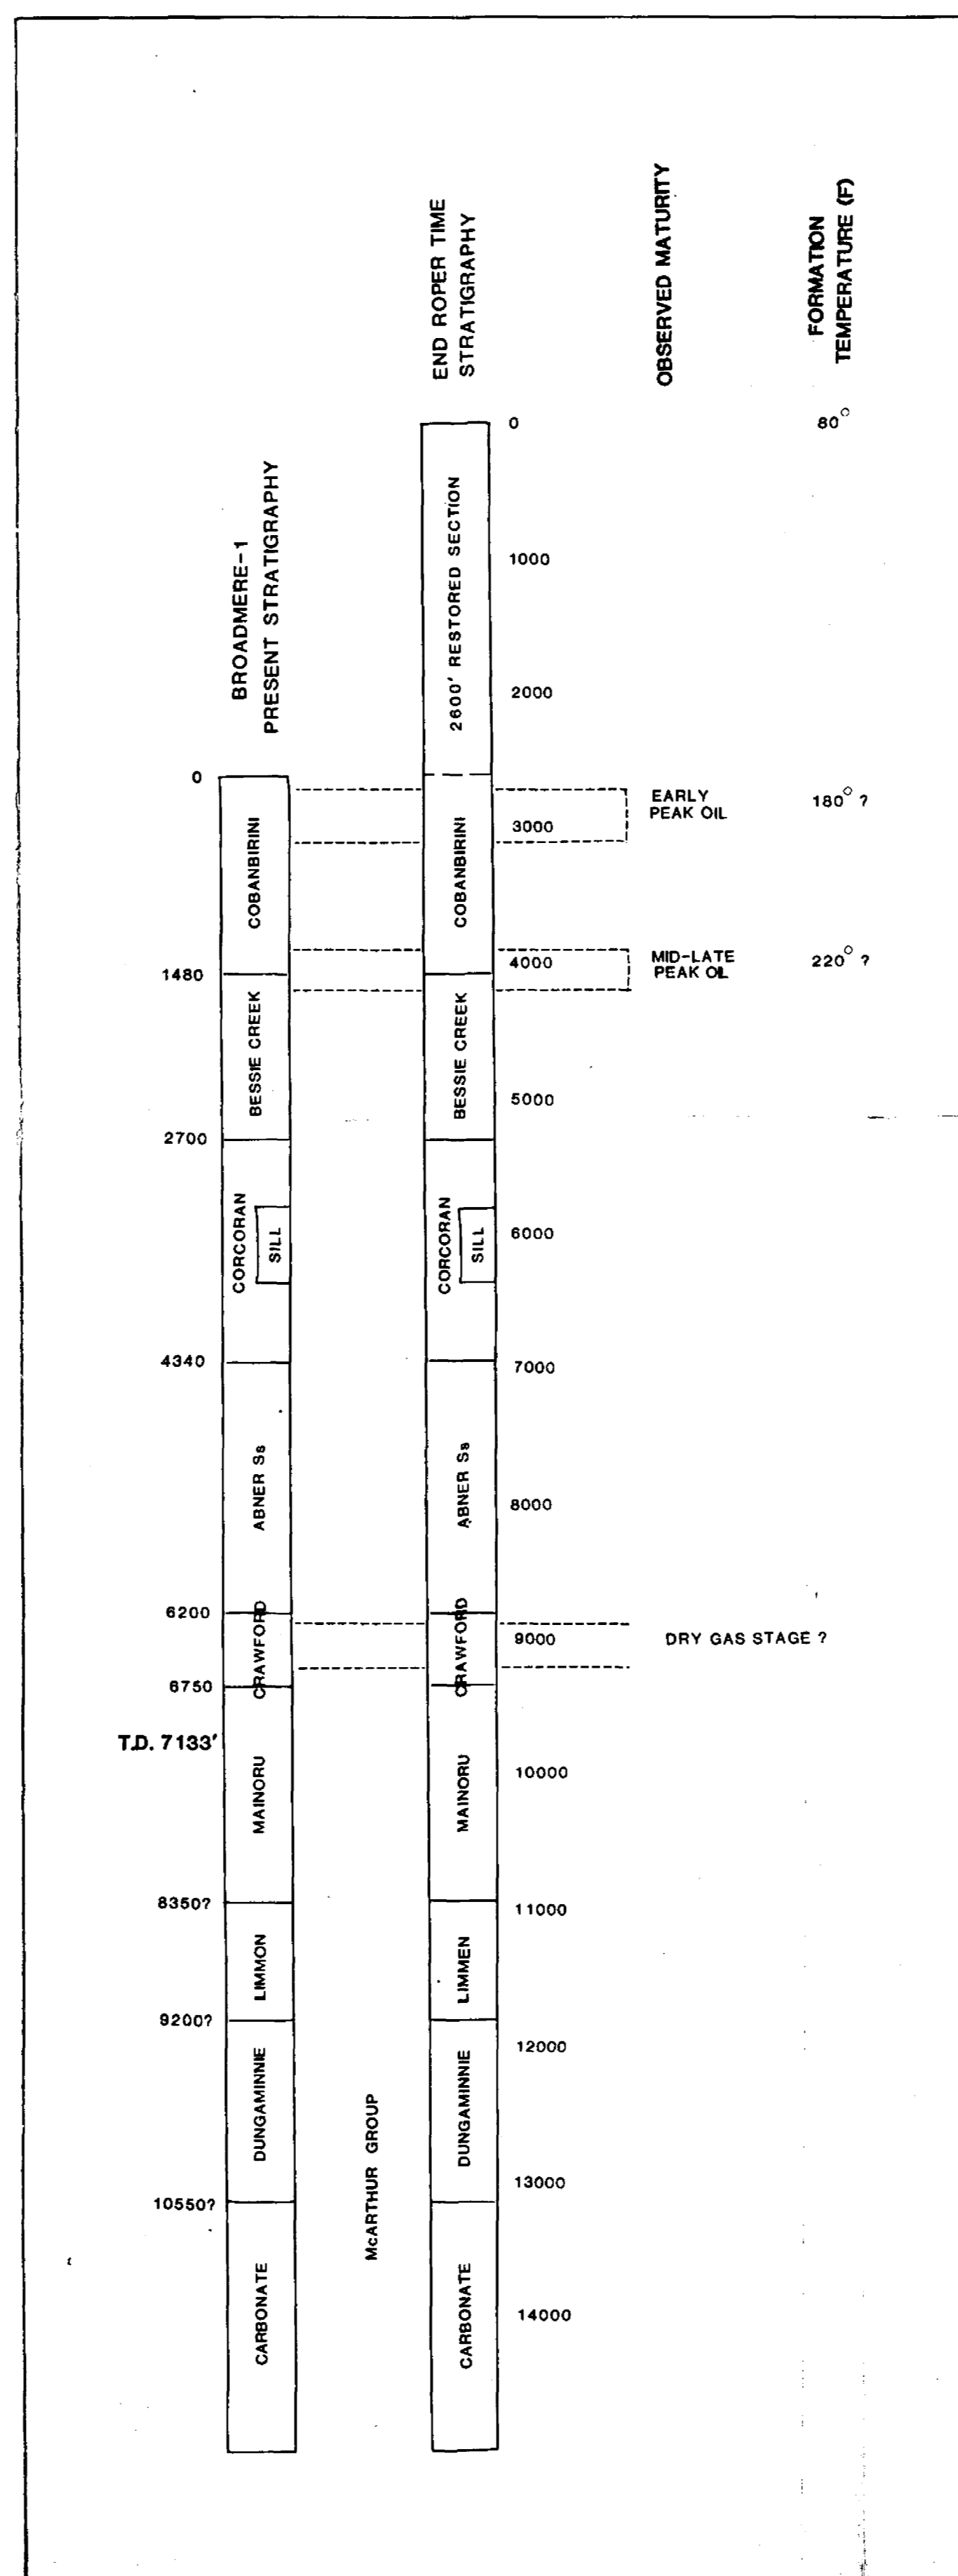

HODGSON MEMBER

CORCORAN FM.

DIORITE SILL

BESSIE CREEK FM.

COBANIRINI FM.

LANSEN CREEK SHALE MEMBER

• RELIABLE QUALITY DATA
 ◊ UNRELIABLE QUALITY DATA

NORTHERN TERRITORY PK 85-198
 GEOLOGICAL SURVEY 5.

AMOCO AUSTRALIA
 PETROLEUM COMPANY

McARTHUR RIVER

BROADMERE No. 1
 SOURCE ROCK GEOCHEMISTRY

Scale: 1:2400

Author: M.B. WOMER
 Date: OCTOBER, 1984