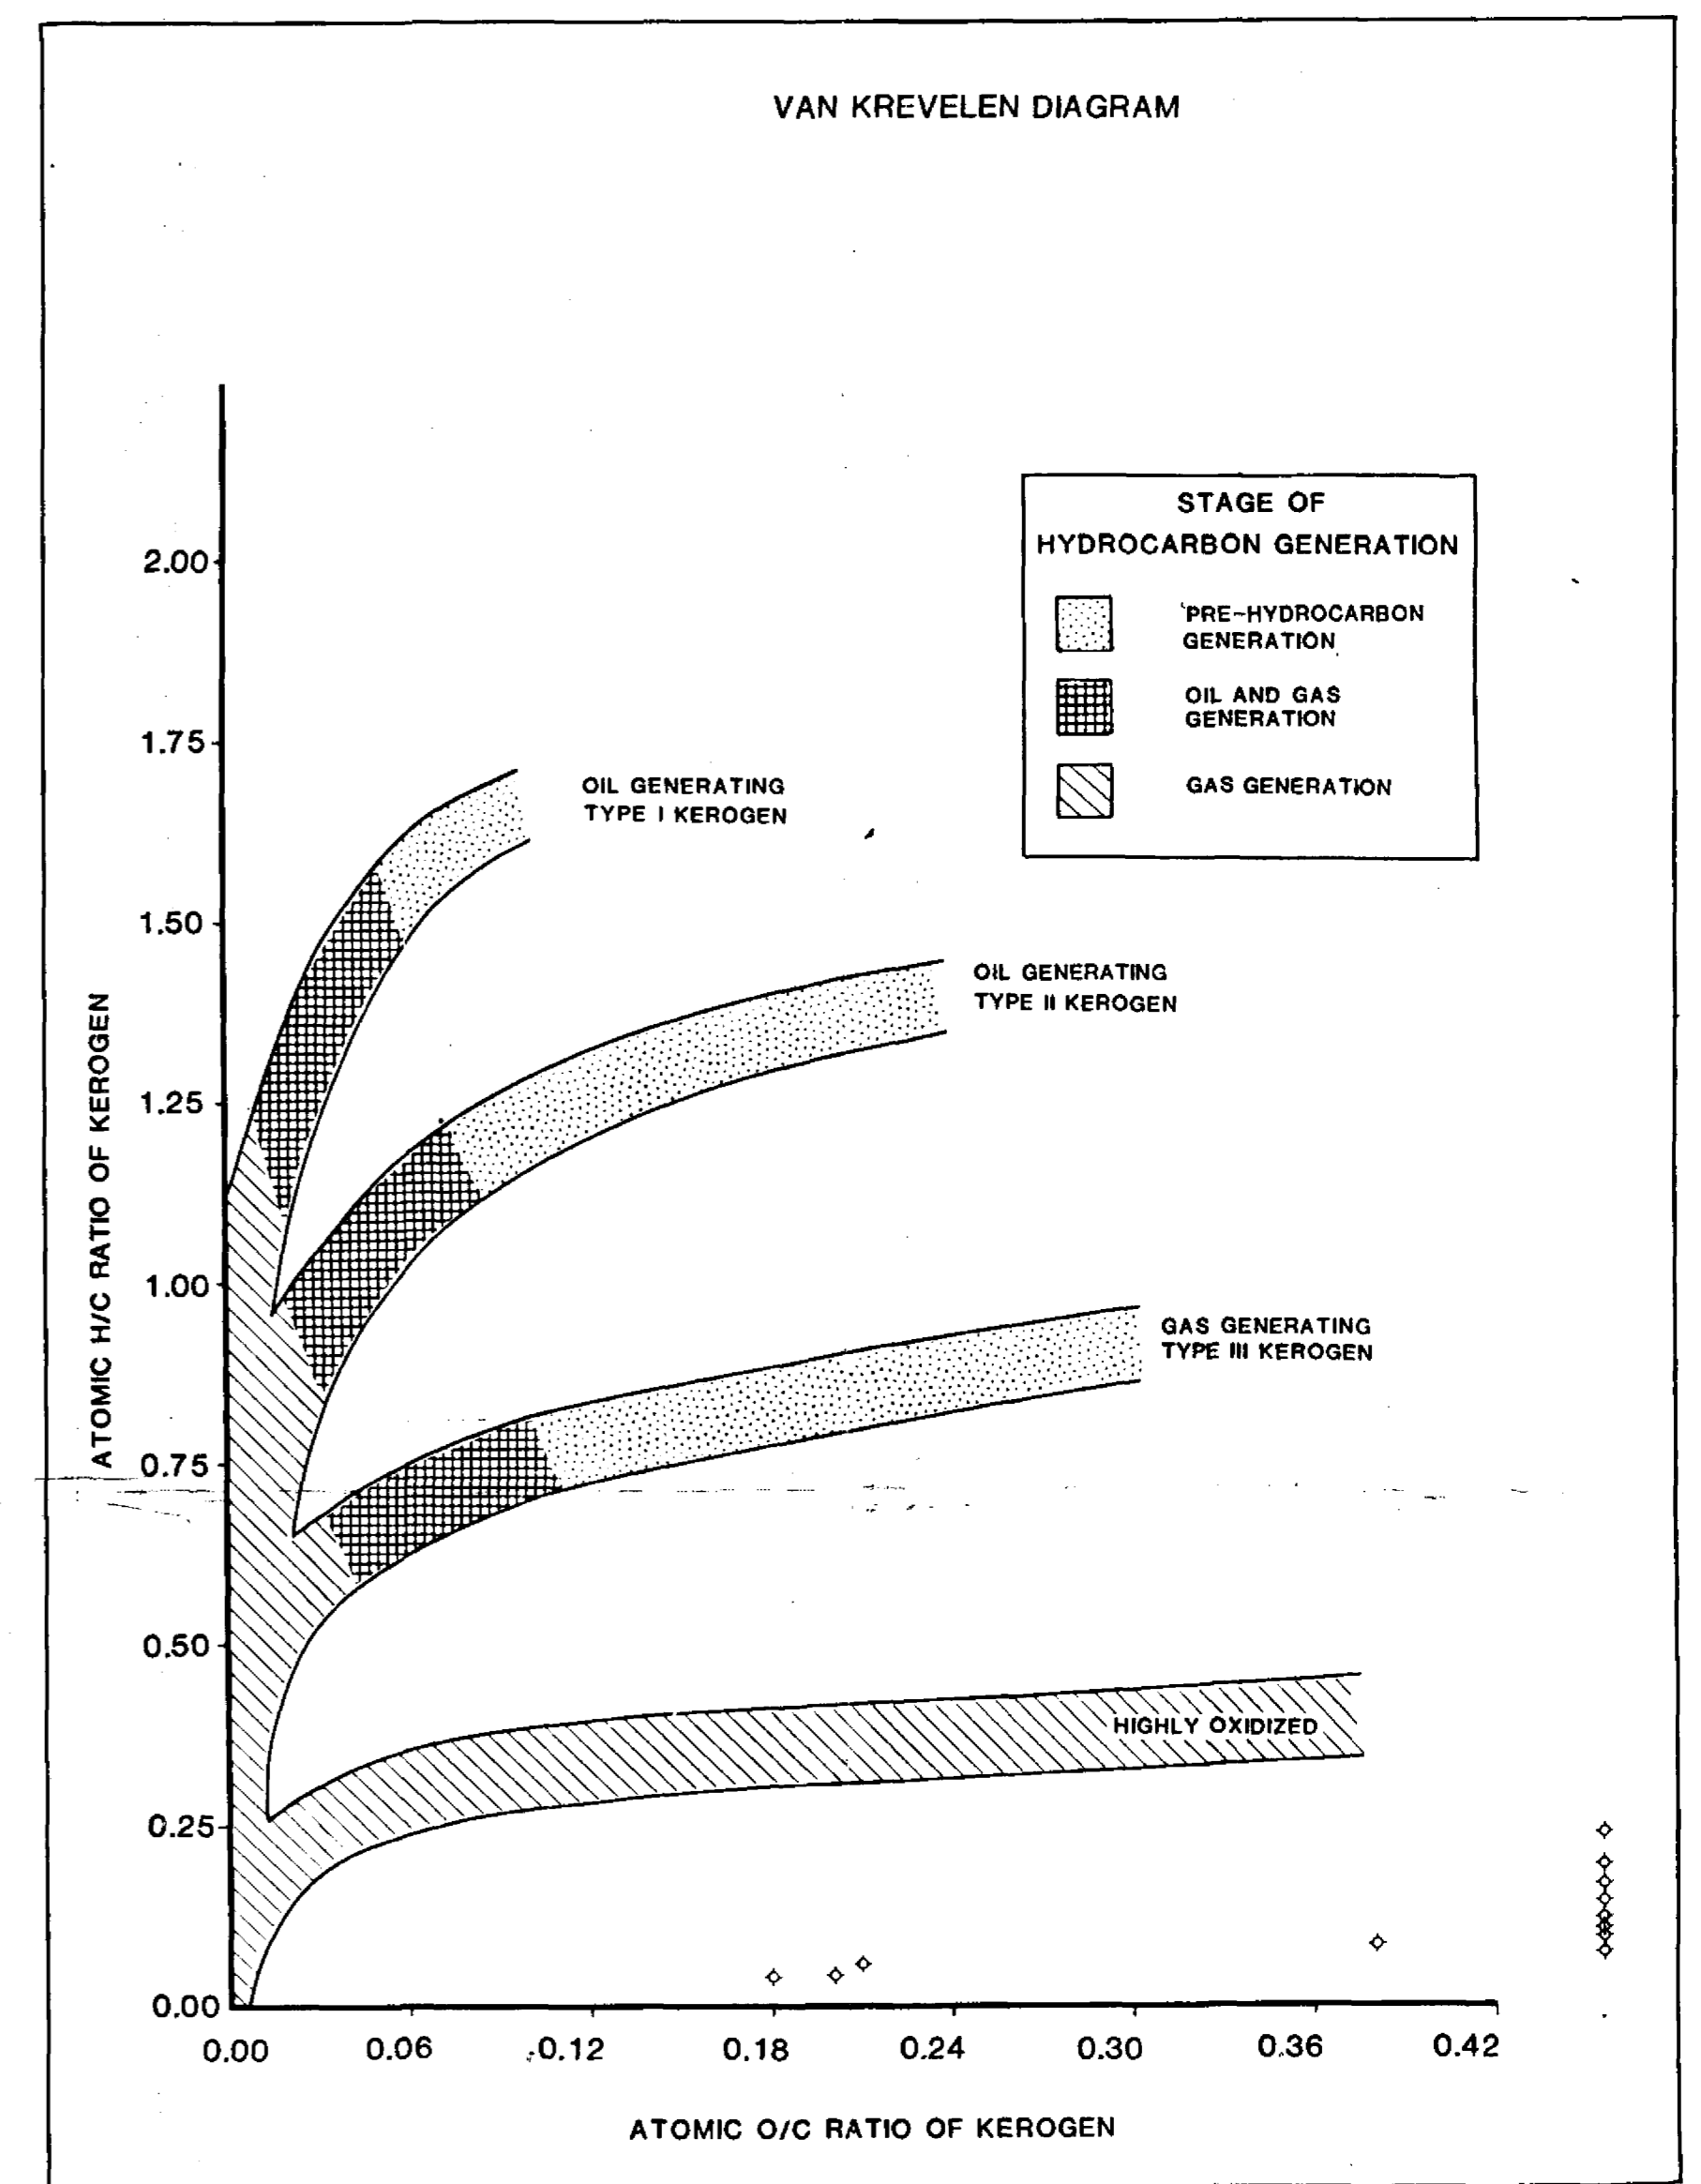

HODGSON MEMBER

CORCORAN FM.

DIORITE SILL

BESSIE CREEK FM.

COBANIRINI FM.

LANSEN CREEK SHALE MEMBER

• RELIABLE QUALITY DATA
 ◊ UNRELIABLE QUALITY DATA

NORTHERN TERRITORY PK 85-198
 GEOLOGICAL SURVEY 5.

AMOCO AUSTRALIA
 PETROLEUM COMPANY

McARTHUR RIVER

BROADMERE No. 1
 SOURCE ROCK GEOCHEMISTRY

Scale: 1:2400

Author: M.B. WOMER
 Date: OCTOBER, 1984