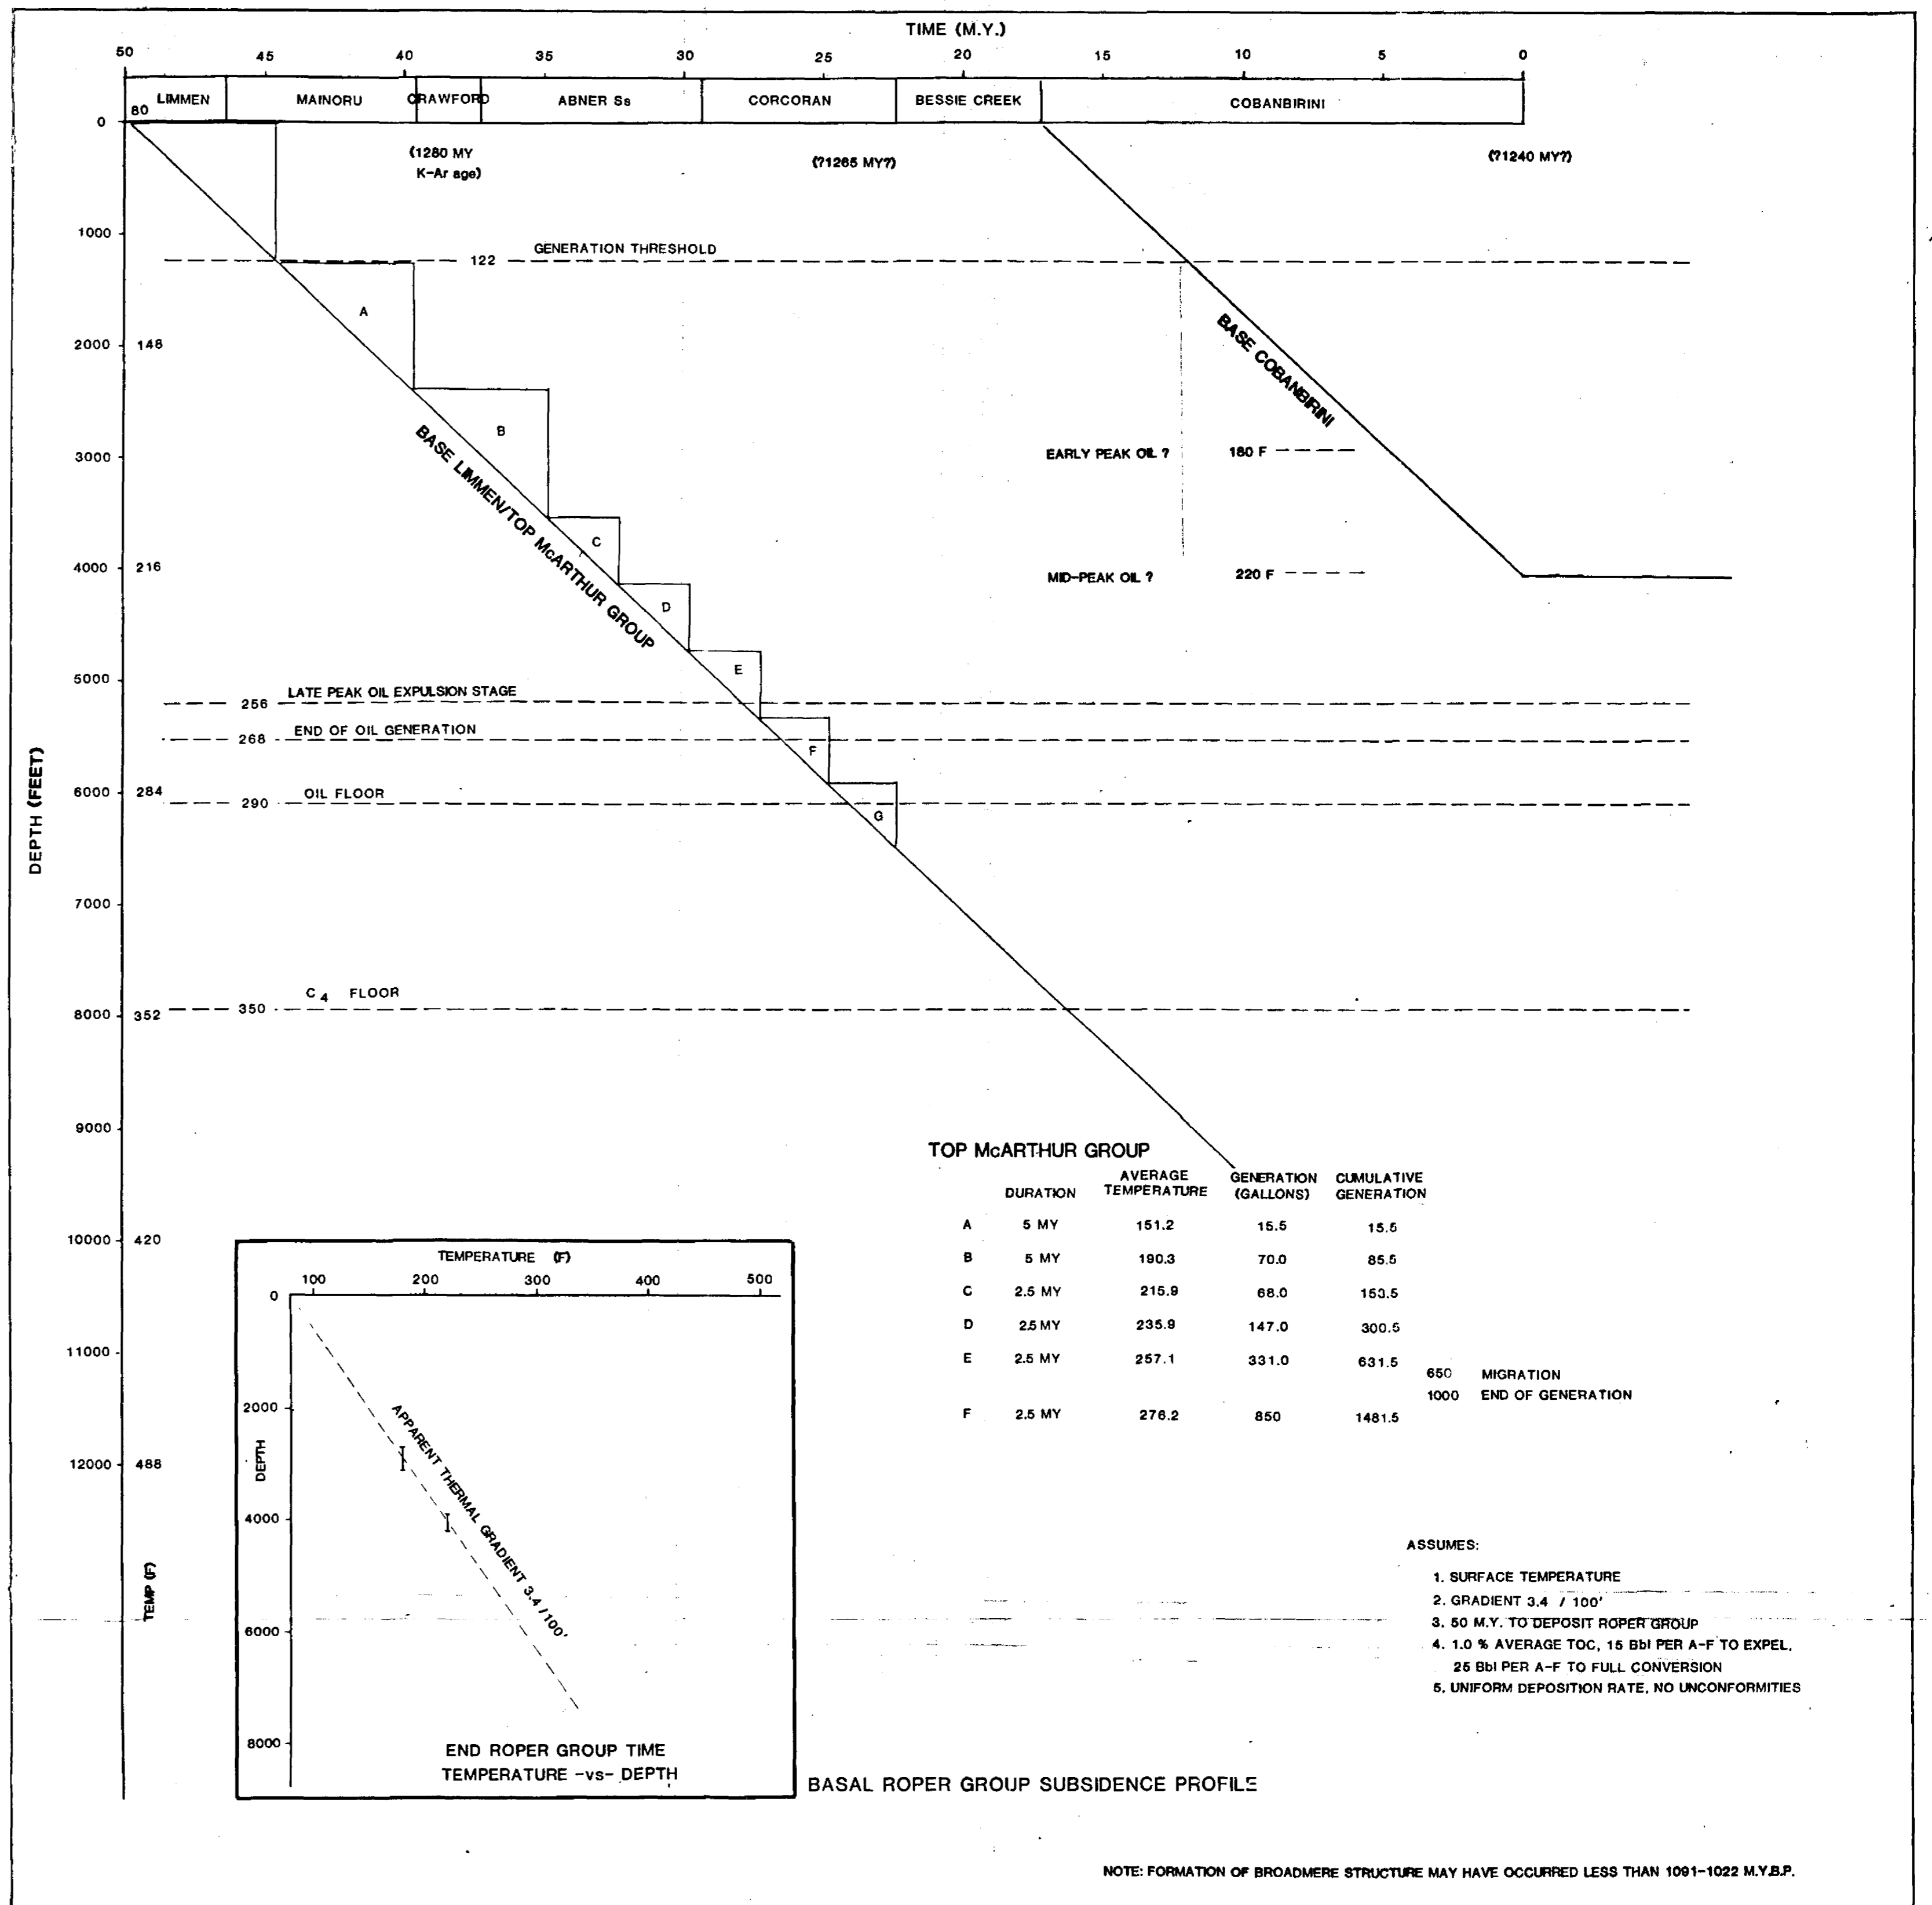

HODGSON MEMBER

CORCORAN FM.

DIORITE SILL

BESSIE CREEK FM.

COBANIRINI FM.

LANSEN CREEK SHALE MEMBER

• RELIABLE QUALITY DATA
 ◊ UNRELIABLE QUALITY DATA

NORTHERN TERRITORY PK 85-198
 GEOLOGICAL SURVEY 5.

AMOCO AUSTRALIA
 PETROLEUM COMPANY

McARTHUR RIVER

BROADMERE No. 1
 SOURCE ROCK GEOCHEMISTRY

Scale: 1:2400

Author: M.B. WOMER
 Date: OCTOBER, 1984