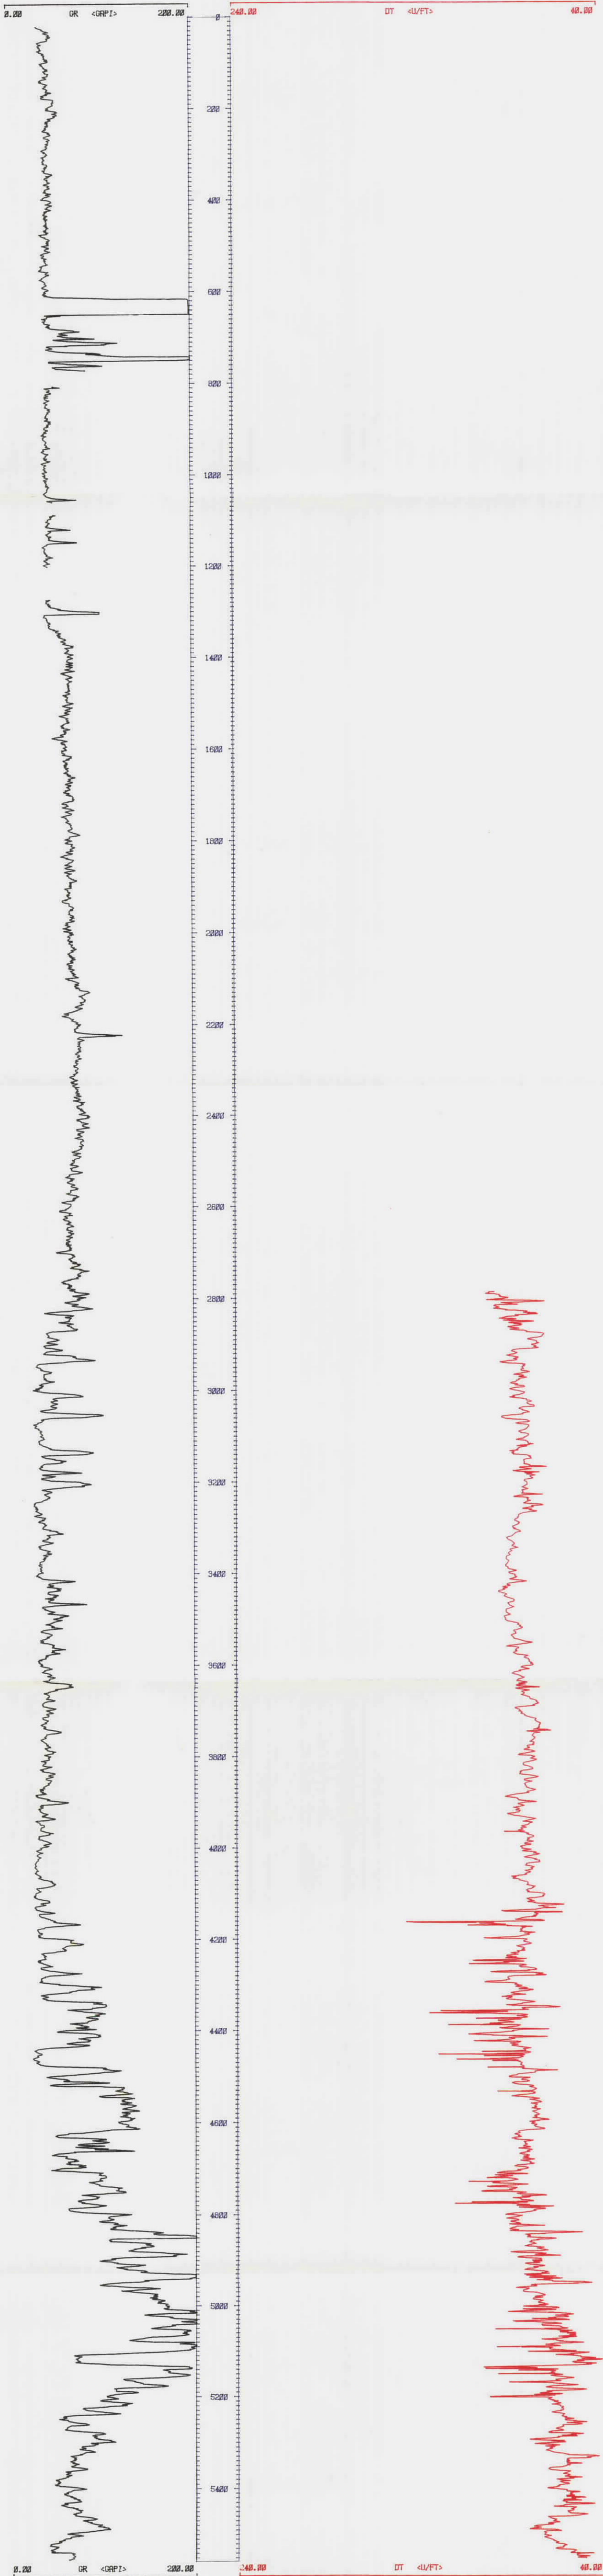

HALE RIVER 1

GRAPHIC RESOURCES CORPORATION 4330 SANTA FE ROAD, SAN LUIS OBISPO, CA 93401 • (805) 546-9797 CHART NO. RC 110 PRINTED IN U.S.A.