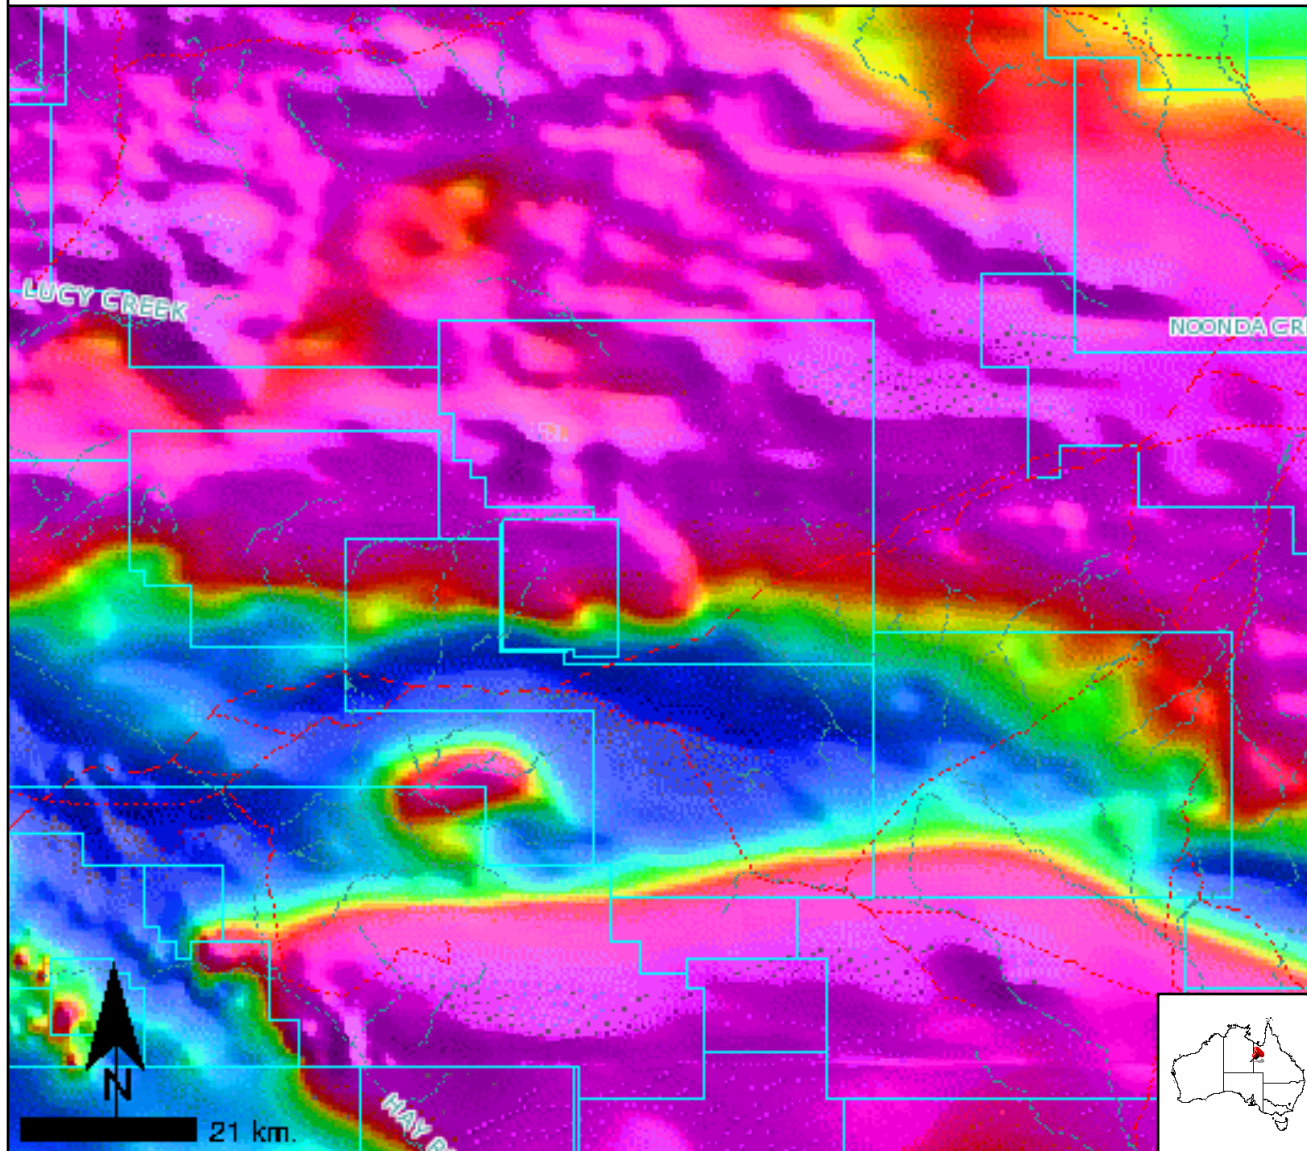

Georgina Basin NT

Legend

Coordinate System: Geocentric Datum of Australia 1994 (GDA94)

Map Centre: 22° 28' 41.0" S, 137° 9' 31.7" E

© Commonwealth of Australia - Geoscience Australia (2008).

This material is copyright Commonwealth of Australia. Other than the Coat of Arms and departmental logo, you may reproduce, distribute, adapt and otherwise freely deal with this material for all purposes (retaining this notice) without charge on the condition that you include the acknowledgement "copyright Commonwealth of Australia (2008) and (Australian Mines Atlas - www.australianminesatlas.gov.au)" on all uses. You may not sub-licence this material or use it in a misleading context. While every effort has been made to ensure accuracy, the Commonwealth does not accept any responsibility for the completeness or currency of this material, and will not be liable for any loss or damage arising from use of, or reliance on, the material. Nothing in this licence affects the operation of any applicable exception or limitation contained in the Copyright Act 1968. Further information may be obtained by contacting copyright@ga.gov.au